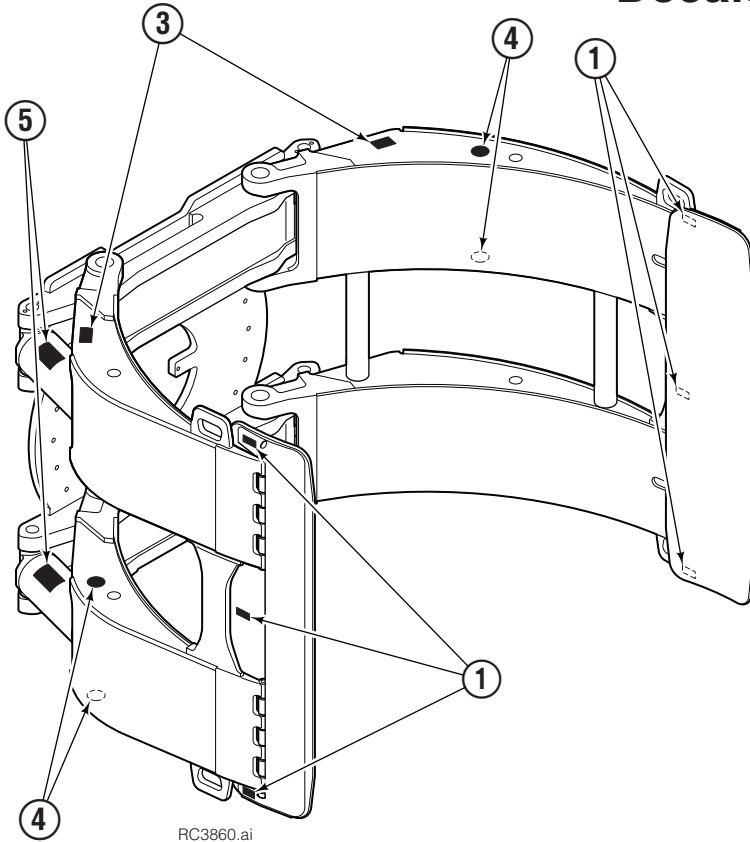

Write: Cascade Corporation, P.O. Box 20187, Portland, OR 97220

Internet: www.cascorp.com

Decals

H-Series Roll Clamp			
REF	QTY	PART NO.	DESCRIPTION
1	6	665595	No Hand Hold Decal
2	3	660269	Short Arm Rotation Position Decal
3	4	656038	Caution Decal
4	4	679150	No Step Decal
5	4	665677	Trapped Pressure Decal
6	1	679059	Quick-Change Hook Decal
7	1	6038786	Visibility Warning Decal
8	1	6093628	Split Arm Decal – Type 1 ♦
	1	6096928	Split Arm Decal – Type 0 ♦

Rotator Group

RC6626.ai

3H							
REF	QTY	PART NO.	DESCRIPTION	REF	QTY	PART NO.	DESCRIPTION
		6931321	Rotator Group	13	2	6893179	Support
1	1	6931324	Baseplate	14	4	217933	Capscrew, M10 x 45
2	1	6863201	Bearing Assembly	15	1	6800601	▼ Upper Hook
3	1	6852547	Bearing Seal	16	2	6842574	▼ Spacer
4	1	6852546	Bearing Seal	17	6	6405124	▼ Capscrew, M16 x 100
5	1	6863195	Drive Group ●	18	2	6066574	▼ Lower Hook
6	1	7401	Grease Fitting	19	1	6845450	▼ Spacer, RH
7	4	6064636	Capscrew, M8 x 25	20	1	6842571	▼ Spacer, LH
8	4	680253	Lockwasher, M8	21	4	684633	▼ Capscrew, M16 x 50
9	1	609453	Plug	22	4	667225	▼ Washer
10	21	6138521	Capscrew, M10 x 40	23	4	219529	▼ Capscrew, M16 x 40
11	1	6862688	Pinion Cover	24	1	6896771	Guard
12	3	753159	Capscrew, M6 x 10	25	4	787372	Capscrew, M8 x 20

★ Includes items 9 & 10.

Revolving Connection

RC5942.ai

3H			
REF	QTY	PART NO.	DESCRIPTION
		6892266	Revolving Connection
1	1	6892265	Hub
2	1	6892264	Shaft
3	3	214649	Shaft Seal
4	2	667087	Fitting, 2
5	1	220868	Relief Cartridge
6	2	617917	Fitting, 4-4
7	2	6893683	Fitting, 8L-8L-SAE 4
8	5	6205	Washer
9	5	787376	Capscrew, M12 x 35