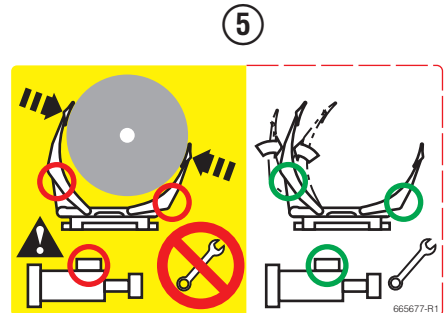

Write: Cascade Corporation, P.O. Box 20187, Portland, OR 97220

Internet: www.cascorp.com

Decals

H-Series Roll Clamp			
REF	QTY	PART NO.	DESCRIPTION
1	6	665595	No Hand Hold Decal
2	3	660269	Short Arm Rotation Position Decal
3	4	656038	Caution Decal
4	4	679150	No Step Decal
5	4	665677	Trapped Pressure Decal
6	1	679059	Quick-Change Hook Decal
7	1	6038786	Visibility Warning Decal
8	1	6093628	Split Arm Decal – Type 1 ♦
	1	6096928	Split Arm Decal – Type 0 ♦