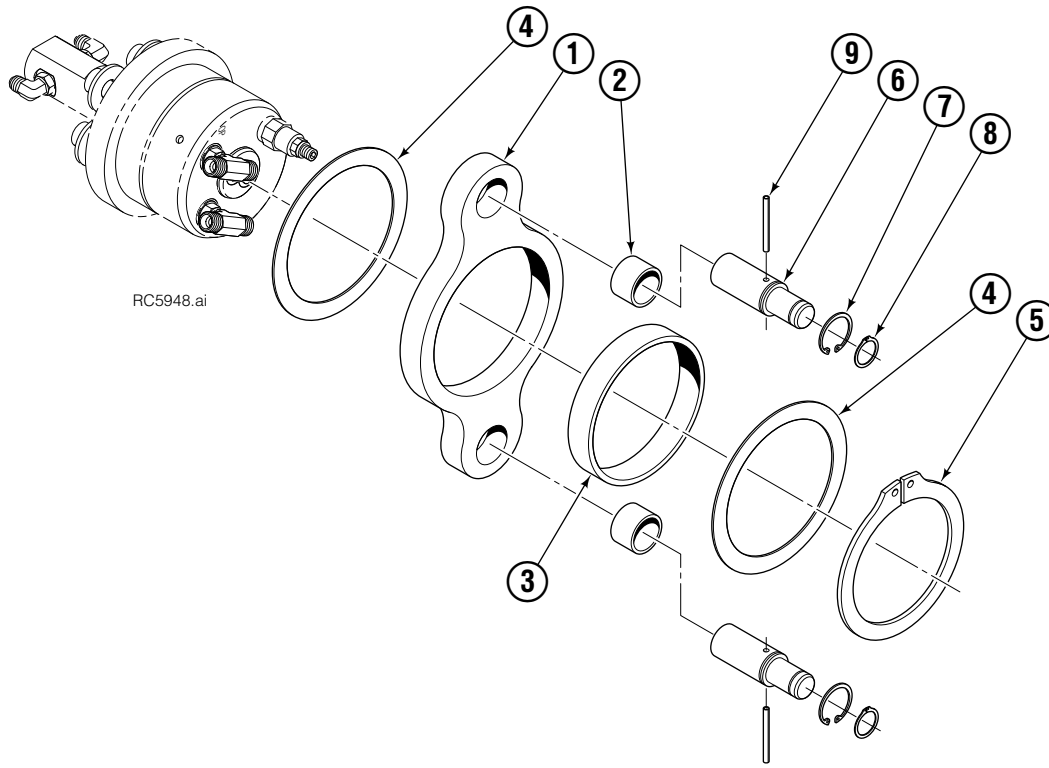

Crank Group

3H			
REF	QTY	PART NO.	DESCRIPTION
		6893615	Crank Group
	1	6886996	Crank Assembly ♦
1	1	6881069	Crank
2	2	6886995	Bushing
3	1	6887054	Bushing
4	2	6886717	Thrust Washer
5	1	6884809	Retaining Ring
6	2	6881599	Shaft
7	2	1808256	Retaining Ring
8	2	1808255	Retaining Ring
9	2	768965	Roll Pin

♦ Includes items 1-3.