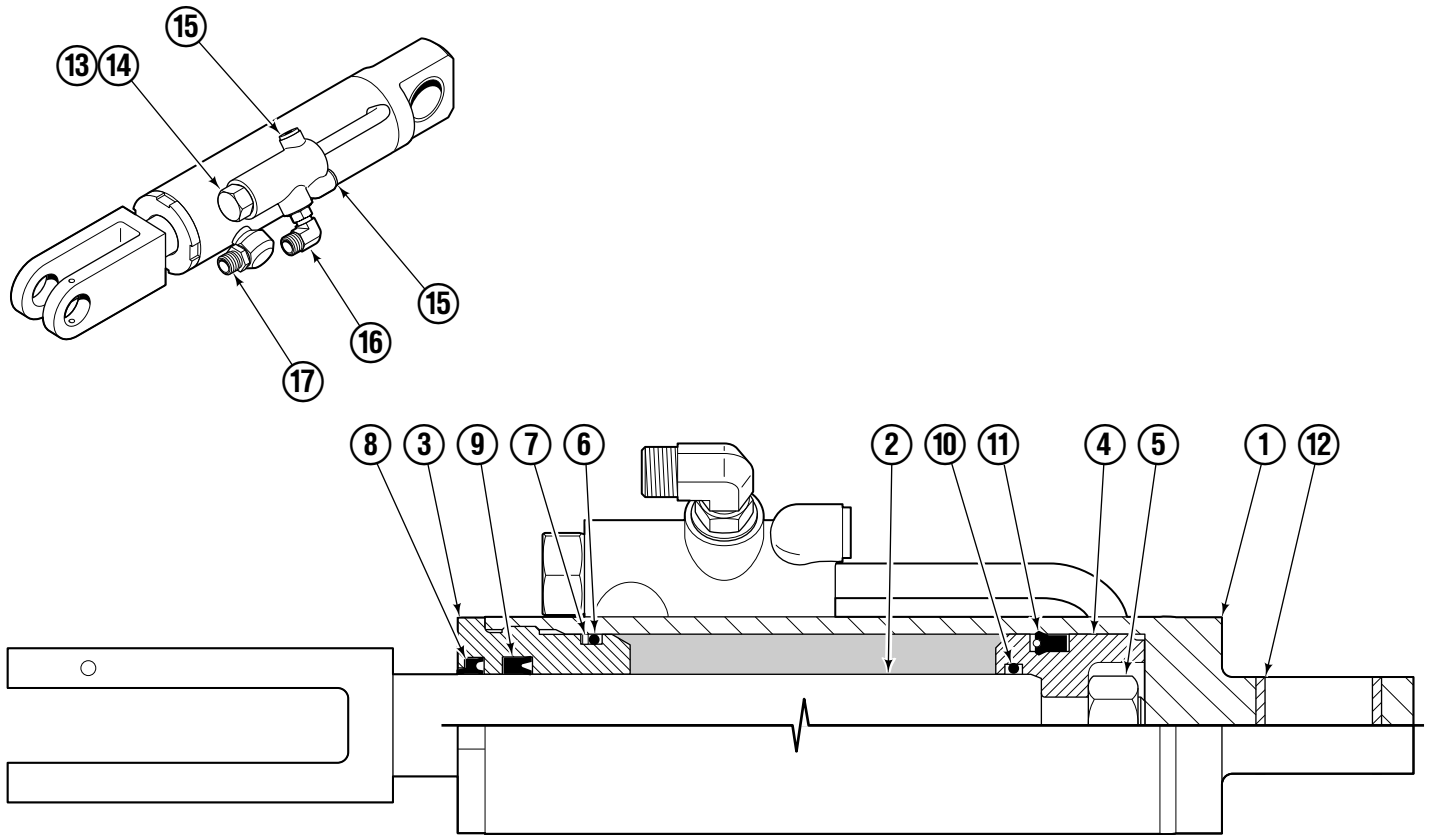

Cylinder Assembly

RC5965.ai

REF	QTY	PART NO.	DESCRIPTION
		6885538	Cylinder Assembly
1	1	6878917	Shell Weldment
2	1	6886779	Rod Weldment
3	1	6815321	Retainer
4	1	558200	Piston
5	1	667623	Nut
6	1	2785	O-Ring
7	1	615128	Backup Ring
8	1	6084152	Rod Wiper
9	1	6084151	Rod Seal
10	1	2716	O-Ring
11	1	662452	Seal
12	1	6800757	Bushing
13	1	6038929	PO Check Cartridge
14	1	667516	Seal Kit
15	2	609234	Plug, 4
16	1	6803297	Fitting, SAE 4 – 8 mm
17	1	777915	Fitting, SAE 4 – 8 mm

Reference: Rod Assembly 6887141.