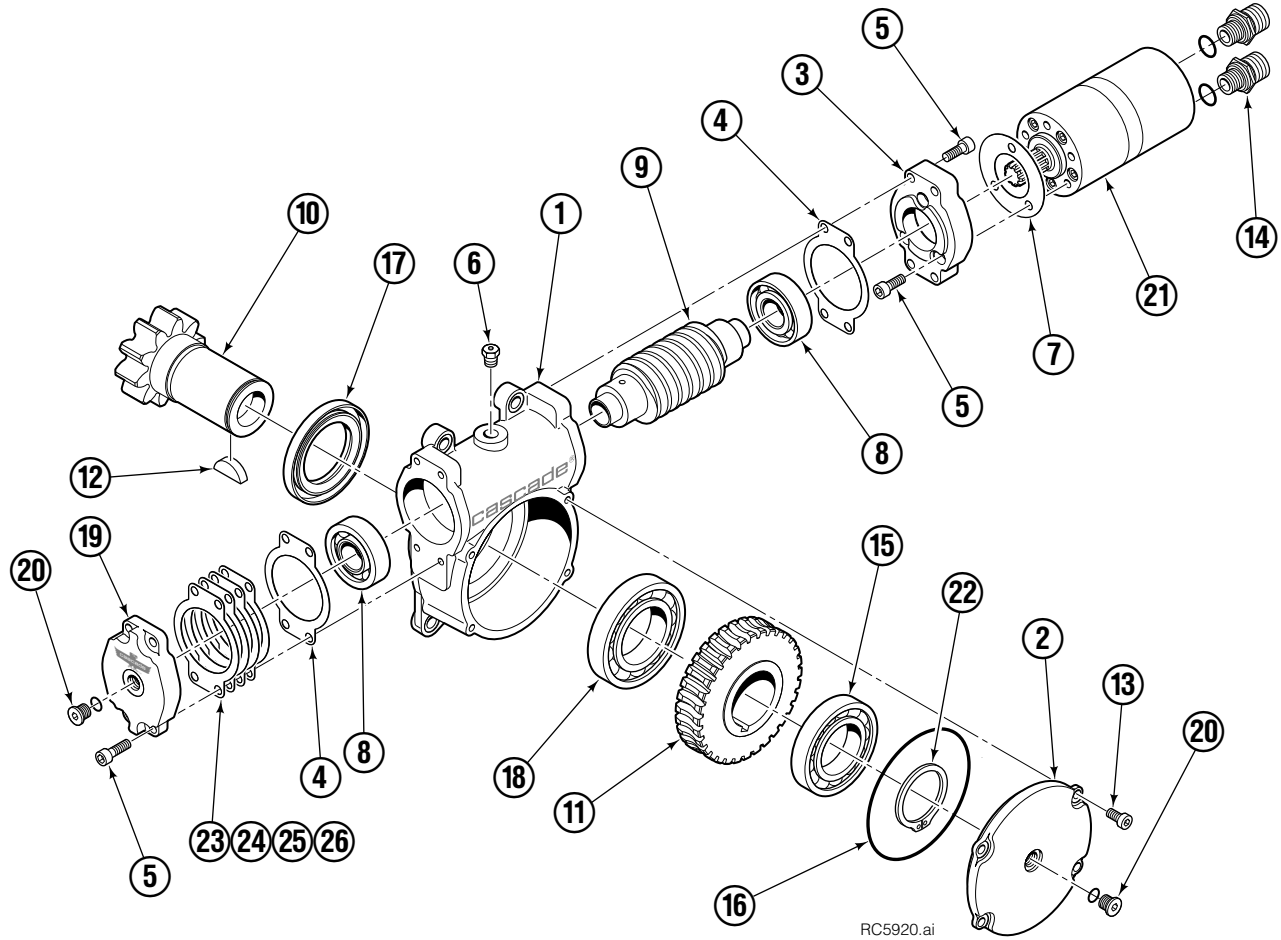

Rotator Group

RC6626.ai

3H							
REF	QTY	PART NO.	DESCRIPTION	REF	QTY	PART NO.	DESCRIPTION
		6931321	Rotator Group	13	2	6893179	Support
1	1	6931324	Baseplate	14	4	217933	Capscrew, M10 x 45
2	1	6863201	Bearing Assembly	15	1	6800601	▼ Upper Hook
3	1	6852547	Bearing Seal	16	2	6842574	▼ Spacer
4	1	6852546	Bearing Seal	17	6	6405124	▼ Capscrew, M16 x 100
5	1	6863195	Drive Group ●	18	2	6066574	▼ Lower Hook
6	1	7401	Grease Fitting	19	1	6845450	▼ Spacer, RH
7	4	6064636	Capscrew, M8 x 25	20	1	6842571	▼ Spacer, LH
8	4	680253	Lockwasher, M8	21	4	684633	▼ Capscrew, M16 x 50
9	1	609453	Plug	22	4	667225	▼ Washer
10	21	6138521	Capscrew, M10 x 40	23	4	219529	▼ Capscrew, M16 x 40
11	1	6862688	Pinion Cover	24	1	6896771	Guard
12	3	753159	Capscrew, M6 x 10	25	4	787372	Capscrew, M8 x 20

● See Drive Group page for parts breakdown.

▼ Included in mounting Group, 6903888.

Reference: Fastener Kit 6863311.

Drive Group

REF	QTY	PART NO.	DESCRIPTION	REF	QTY	PART NO.	DESCRIPTION
		6863195	Drive Group	14	2	778100	Fitting, M16
1	1	6852590	Housing	15	1	6036948	Bearing
2	1	6852617	Cover	16	1	6860968	O-Ring
3	1	6855682	Motor Flange	17	1	6855141	Pinion Seal
4	2	6098716	★ Flange Gasket	18	1	6038312	Bearing
5	11	682662	Capscrew, M6 x 16	19	1	6098714	Cover
6	1	6069835	Relief Fitting	20	2	663694	Plug, 3
7	1	6845226	Gasket	21	1	6041094	Motor
8	2	678985	Bearing	22	1	6097882	Retaining Ring
9	1	6852620	Worm	23	1	6803094	★ Shim – .12 mm (blue)
10	1	6863194	Pinion	24	1	6803095	★ Shim – .25 mm (brown)
11	1	6852619	Worm Gear	25	1	6803096	★ Shim – .38 mm (pink)
12	1	6038311	Key	26	1	6803097	★ Shim – .50 mm (yellow)
13	4	6059569	Capscrew, M6 x 12			6803138	Service Kit

★ Includes items 9 & 10.

Revolving Connection

RC5942.ai

3H			
REF	QTY	PART NO.	DESCRIPTION
		6892266	Revolving Connection
1	1	6892265	Hub
2	1	6892264	Shaft
3	3	214649	Shaft Seal
4	2	667087	Fitting, 2
5	1	220868	Relief Cartridge
6	2	617917	Fitting, 4-4
7	2	6893683	Fitting, 8L-8L-SAE 4
8	5	6205	Washer
9	5	787376	Capscrew, M12 x 35