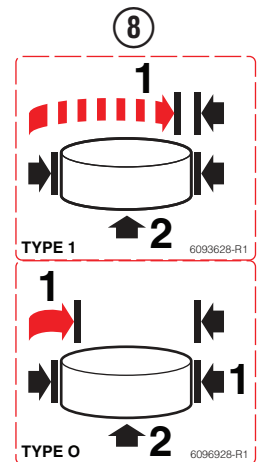

Decals

H-Series Roll Clamp			
REF	QTY	PART NO.	DESCRIPTION
1	6	665595	No Hand Hold Decal
2	3	660269	Short Arm Rotation Position Decal
3	4	656038	Caution Decal
4	4	679150	No Step Decal
5	4	665677	Trapped Pressure Decal
6	1	679059	Quick-Change Hook Decal
7	1	6038786	Visibility Warning Decal
8	1	6093628	Split Arm Decal – Type 1 ♦
	1	6096928	Split Arm Decal – Type 0 ♦

♦ See stamp on Revolving Connection for correct Type.