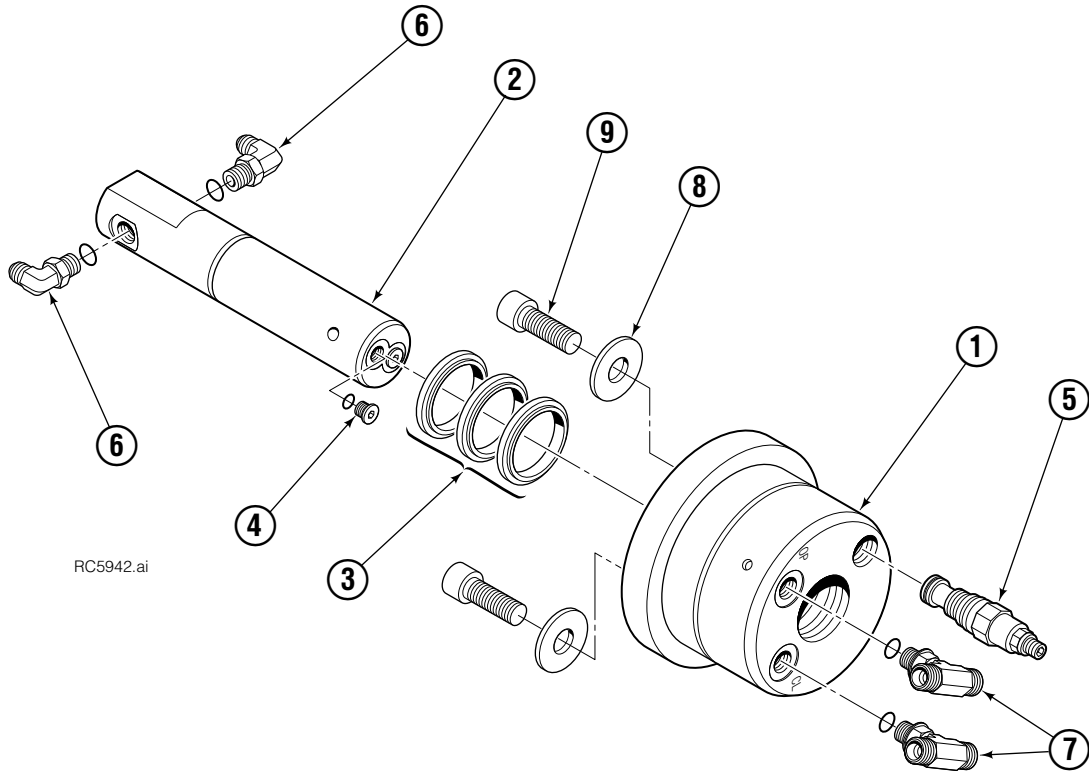

● See Drive Group page for parts breakdown.

▼ Included in mounting Group, 6903888.

Reference: Fastener Kit 6863311.

Drive Group

REF	QTY	PART NO.	DESCRIPTION	REF	QTY	PART NO.	DESCRIPTION
		6863195	Drive Group	14	2	778100	Fitting, M16
1	1	6852590	Housing	15	1	6036948	Bearing
2	1	6852617	Cover	16	1	6860968	O-Ring
3	1	6855682	Motor Flange	17	1	6855141	Pinion Seal
4	2	6098716	★ Flange Gasket	18	1	6038312	Bearing
5	11	682662	Capscrew, M6 x 16	19	1	6098714	Cover
6	1	6069835	Relief Fitting	20	2	663694	Plug, 3
7	1	6845226	Gasket	21	1	6041094	Motor
8	2	678985	Bearing	22	1	6097882	Retaining Ring
9	1	6852620	Worm	23	1	6803094	★ Shim – .12 mm (blue)
10	1	6863194	Pinion	24	1	6803095	★ Shim – .25 mm (brown)
11	1	6852619	Worm Gear	25	1	6803096	★ Shim – .38 mm (pink)
12	1	6038311	Key	26	1	6803097	★ Shim – .50 mm (yellow)
13	4	6059569	Capscrew, M6 x 12			6803138	Service Kit

★ Included in 6803138 Service Kit.

Frame Group

RC5941.ai

3H			
REF	QTY	PART NO.	DESCRIPTION
		6893614	Frame Group
	2	6893313	Guard Plate Group ★
1	1	6881310	Frame
2	2	6881598	Pivot Pin
3	2	6885760	Retaining Ring
4	4	684649	Capscrew, M10 x 25
5	2	6886629	Banjo Bolt
6	2	6888107	Banjo Bolt
7	1	6892926	Bumper
8	4	6102443	Capscrew, M10 x 20
9	1	6893312	Guard Plate
10	3	218935	Capscrew, M10 x 12

★ Includes items 9 & 10.

Revolving Connection

RC5942.ai

3H			
REF	QTY	PART NO.	DESCRIPTION
		6892266	Revolving Connection
1	1	6892265	Hub
2	1	6892264	Shaft
3	3	214649	Shaft Seal
4	2	667087	Fitting, 2
5	1	220868	Relief Cartridge
6	2	617917	Fitting, 4-4
7	2	6893683	Fitting, 8L-8L-SAE 4
8	5	6205	Washer
9	5	787376	Capscrew, M12 x 35