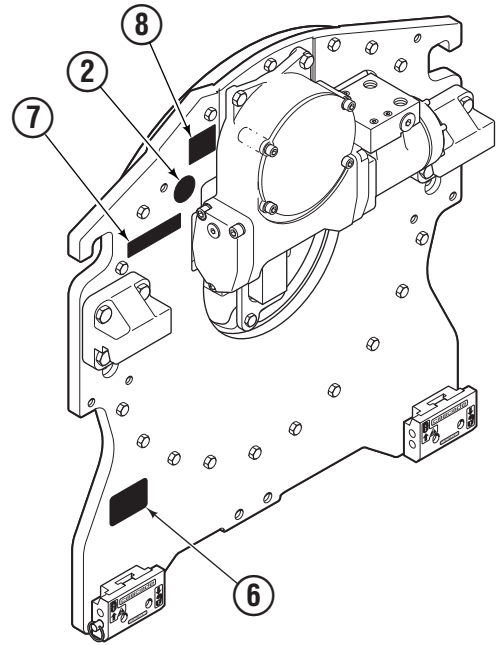

Decals

H-Series Roll Clamp			
REF	QTY	PART NO.	DESCRIPTION
1	6	665595	No Hand Hold Decal
2	3	660269	Short Arm Rotation Position Decal
3	4	656038	Caution Decal
4	4	679150	No Step Decal
5	4	665677	Trapped Pressure Decal
6	1	679059	Quick-Change Hook Decal
7	1	6038786	Visibility Warning Decal
8	1	6093628	Split Arm Decal – Type 1 ♦
	1	6096928	Split Arm Decal – Type 0 ♦

♦ See stamp on Revolving Connection for correct Type.