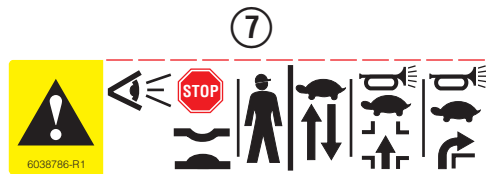

Write: Cascade Corporation, P.O. Box 20187, Portland, OR 97220

Internet: www.cascorp.com

Decals

H-Series Roll Clamp			
REF	QTY	PART NO.	DESCRIPTION
1	6	665595	No Hand Hold Decal
2	3	660269	Short Arm Rotation Position Decal
3	4	656038	Caution Decal
4	4	679150	No Step Decal
5	4	665677	Trapped Pressure Decal
6	1	679059	Quick-Change Hook Decal
7	1	6038786	Visibility Warning Decal
8	1	6093628	Split Arm Decal – Type 1 ♦
	1	6096928	Split Arm Decal – Type 0 ♦