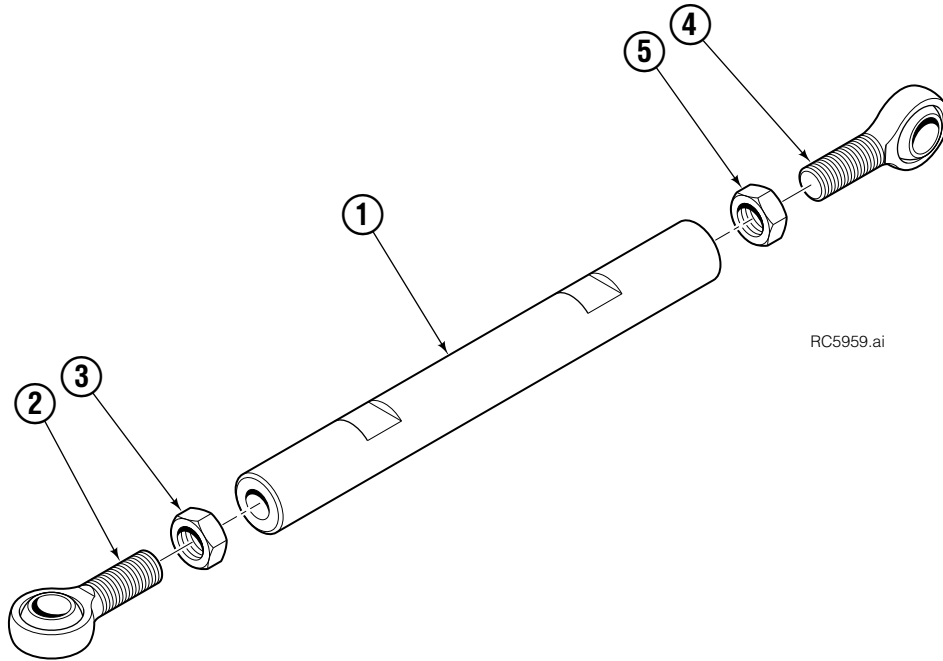

Tie Rod Assembly

RC5959.ai

3H			
REF	QTY	PART NO.	DESCRIPTION
		6906066	Tie Rod Assembly
1	1	6878419	Tie Rod
2	1	6884860	Rod End
3	1	5721	Jam Nut
4	1	6893281	Rod End, LH
5	1	6898313	Jam Nut, LH

Reference, S-59829.