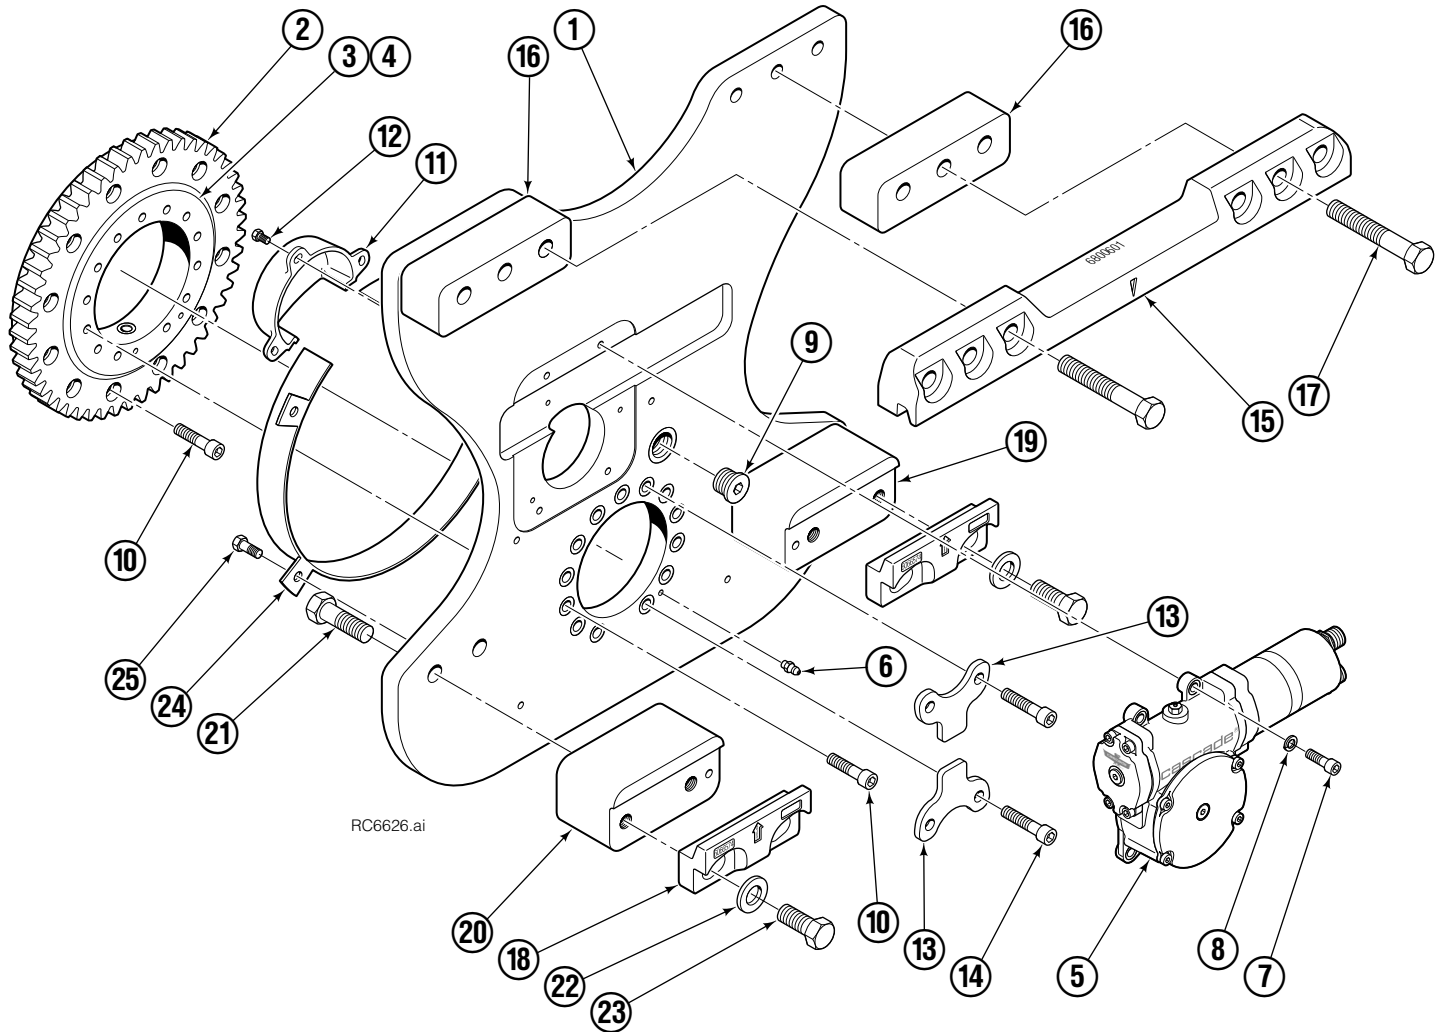

Write: Cascade Corporation, P.O. Box 20187, Portland, OR 97220

Internet: www.cascorp.com

Decals

H-Series Roll Clamp			
REF	QTY	PART NO.	DESCRIPTION
1	6	665595	No Hand Hold Decal
2	3	660269	Short Arm Rotation Position Decal
3	4	656038	Caution Decal
4	4	679150	No Step Decal
5	4	665677	Trapped Pressure Decal
6	1	679059	Quick-Change Hook Decal
7	1	6038786	Visibility Warning Decal
8	1	6093628	Split Arm Decal – Type 1 ♦
	1	6096928	Split Arm Decal – Type 0 ♦

Rotator Group

RC6626.ai

3H							
REF	QTY	PART NO.	DESCRIPTION	REF	QTY	PART NO.	DESCRIPTION
		6931321	Rotator Group	13	2	6893179	Support
1	1	6931324	Baseplate	14	4	217933	Capscrew, M10 x 45
2	1	6863201	Bearing Assembly	15	1	6800601	▼ Upper Hook
3	1	6852547	Bearing Seal	16	2	6842574	▼ Spacer
4	1	6852546	Bearing Seal	17	6	6405124	▼ Capscrew, M16 x 100
5	1	6863195	Drive Group ●	18	2	6066574	▼ Lower Hook
6	1	7401	Grease Fitting	19	1	6845450	▼ Spacer, RH
7	4	6064636	Capscrew, M8 x 25	20	1	6842571	▼ Spacer, LH
8	4	680253	Lockwasher, M8	21	4	684633	▼ Capscrew, M16 x 50
9	1	609453	Plug	22	4	667225	▼ Washer
10	21	6138521	Capscrew, M10 x 40	23	4	219529	▼ Capscrew, M16 x 40
11	1	6862688	Pinion Cover	24	1	6896771	Guard
12	3	753159	Capscrew, M6 x 10	25	4	787372	Capscrew, M8 x 20

★ Included in 6803138 Service Kit.

Frame Group

RC5941.ai

3H			
REF	QTY	PART NO.	DESCRIPTION
		6893614	Frame Group
	2	6893313	Guard Plate Group ★
1	1	6881310	Frame
2	2	6881598	Pivot Pin
3	2	6885760	Retaining Ring
4	4	684649	Capscrew, M10 x 25
5	2	6886629	Banjo Bolt
6	2	6888107	Banjo Bolt
7	1	6892926	Bumper
8	4	6102443	Capscrew, M10 x 20
9	1	6893312	Guard Plate
10	3	218935	Capscrew, M10 x 12

★ Includes items 9 & 10.

Revolving Connection

RC5942.ai

3H			
REF	QTY	PART NO.	DESCRIPTION
		6892266	Revolving Connection
1	1	6892265	Hub
2	1	6892264	Shaft
3	3	214649	Shaft Seal
4	2	667087	Fitting, 2
5	1	220868	Relief Cartridge
6	2	617917	Fitting, 4-4
7	2	6893683	Fitting, 8L-8L-SAE 4
8	5	6205	Washer
9	5	787376	Capscrew, M12 x 35