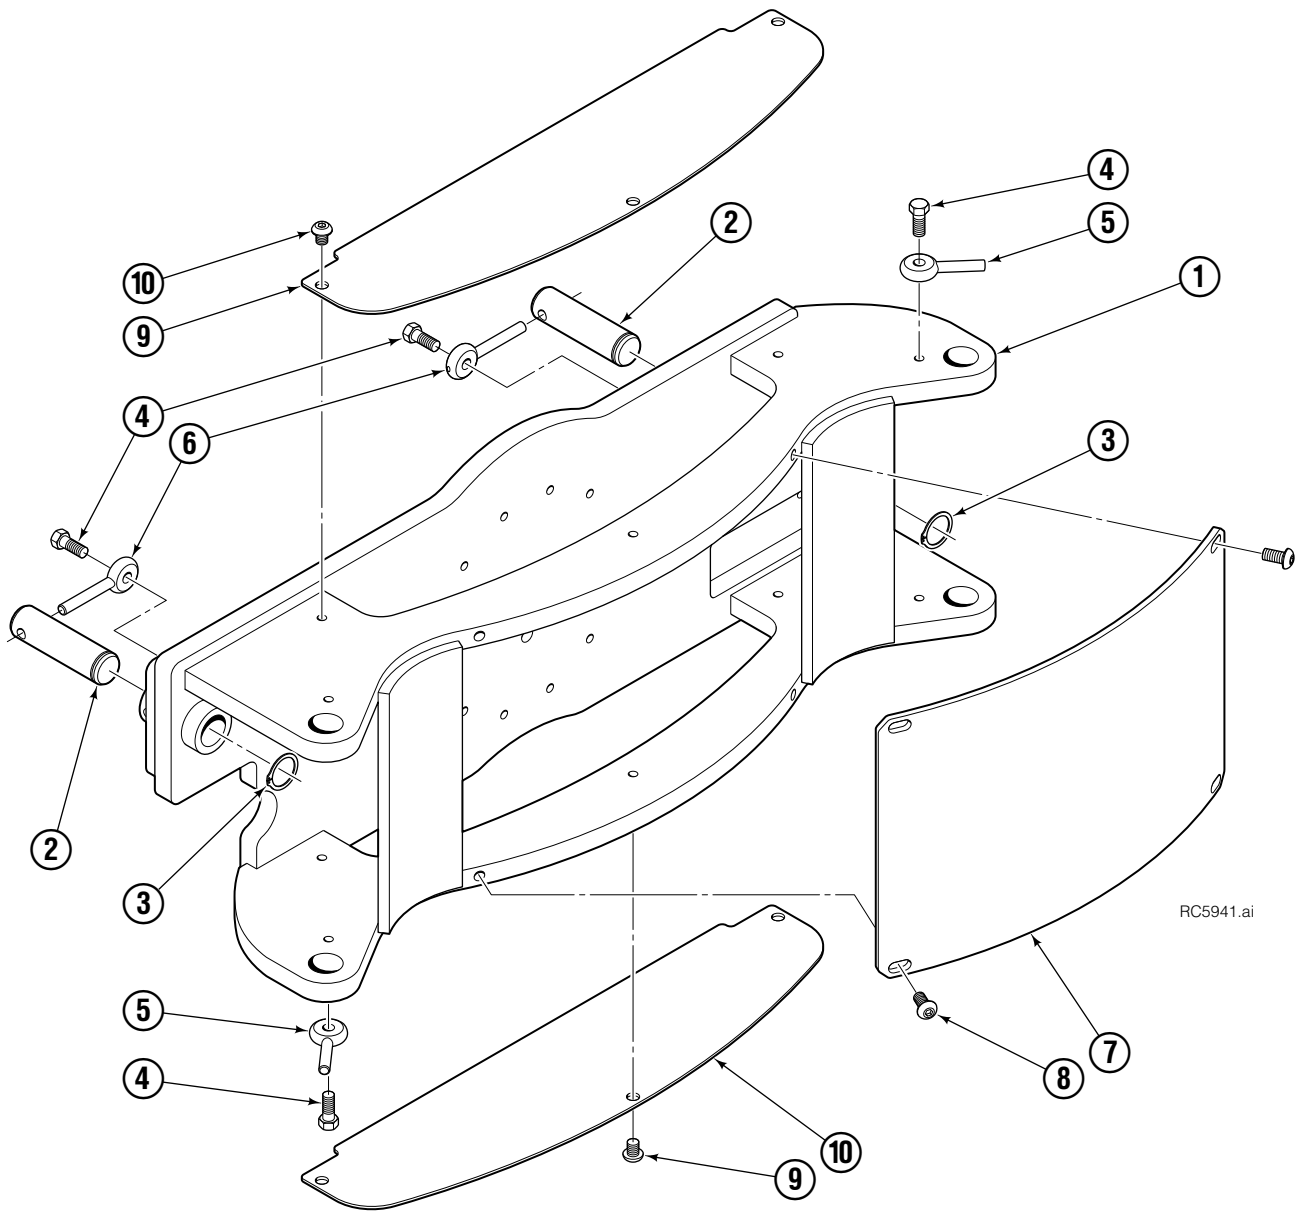

● See Drive Group page for parts breakdown.

▼ Included in mounting Group, 6903888.

Reference: Fastener Kit 6863311.

Drive Group

REF	QTY	PART NO.	DESCRIPTION	REF	QTY	PART NO.	DESCRIPTION
		6863195	Drive Group	14	2	778100	Fitting, M16
1	1	6852590	Housing	15	1	6036948	Bearing
2	1	6852617	Cover	16	1	6860968	O-Ring
3	1	6855682	Motor Flange	17	1	6855141	Pinion Seal
4	2	6098716	★ Flange Gasket	18	1	6038312	Bearing
5	11	682662	Capscrew, M6 x 16	19	1	6098714	Cover
6	1	6069835	Relief Fitting	20	2	663694	Plug, 3
7	1	6845226	Gasket	21	1	6041094	Motor
8	2	678985	Bearing	22	1	6097882	Retaining Ring
9	1	6852620	Worm	23	1	6803094	★ Shim – .12 mm (blue)
10	1	6863194	Pinion	24	1	6803095	★ Shim – .25 mm (brown)
11	1	6852619	Worm Gear	25	1	6803096	★ Shim – .38 mm (pink)
12	1	6038311	Key	26	1	6803097	★ Shim – .50 mm (yellow)
13	4	6059569	Capscrew, M6 x 12			6803138	Service Kit

★ Included in 6803138 Service Kit.

Frame Group

RC5941.ai

3H			
REF	QTY	PART NO.	DESCRIPTION
		6893614	Frame Group
	2	6893313	Guard Plate Group ★
1	1	6881310	Frame
2	2	6881598	Pivot Pin
3	2	6885760	Retaining Ring
4	4	684649	Capscrew, M10 x 25
5	2	6886629	Banjo Bolt
6	2	6888107	Banjo Bolt
7	1	6892926	Bumper
8	4	6102443	Capscrew, M10 x 20
9	1	6893312	Guard Plate
10	3	218935	Capscrew, M10 x 12

★ Includes items 9 & 10.

Revolving Connection

RC5942.ai

3H			
REF	QTY	PART NO.	DESCRIPTION
		6892266	Revolving Connection
1	1	6892265	Hub
2	1	6892264	Shaft
3	3	214649	Shaft Seal
4	2	667087	Fitting, 2
5	1	220868	Relief Cartridge
6	2	617917	Fitting, 4-4
7	2	6893683	Fitting, 8L-8L-SAE 4
8	5	6205	Washer
9	5	787376	Capscrew, M12 x 35