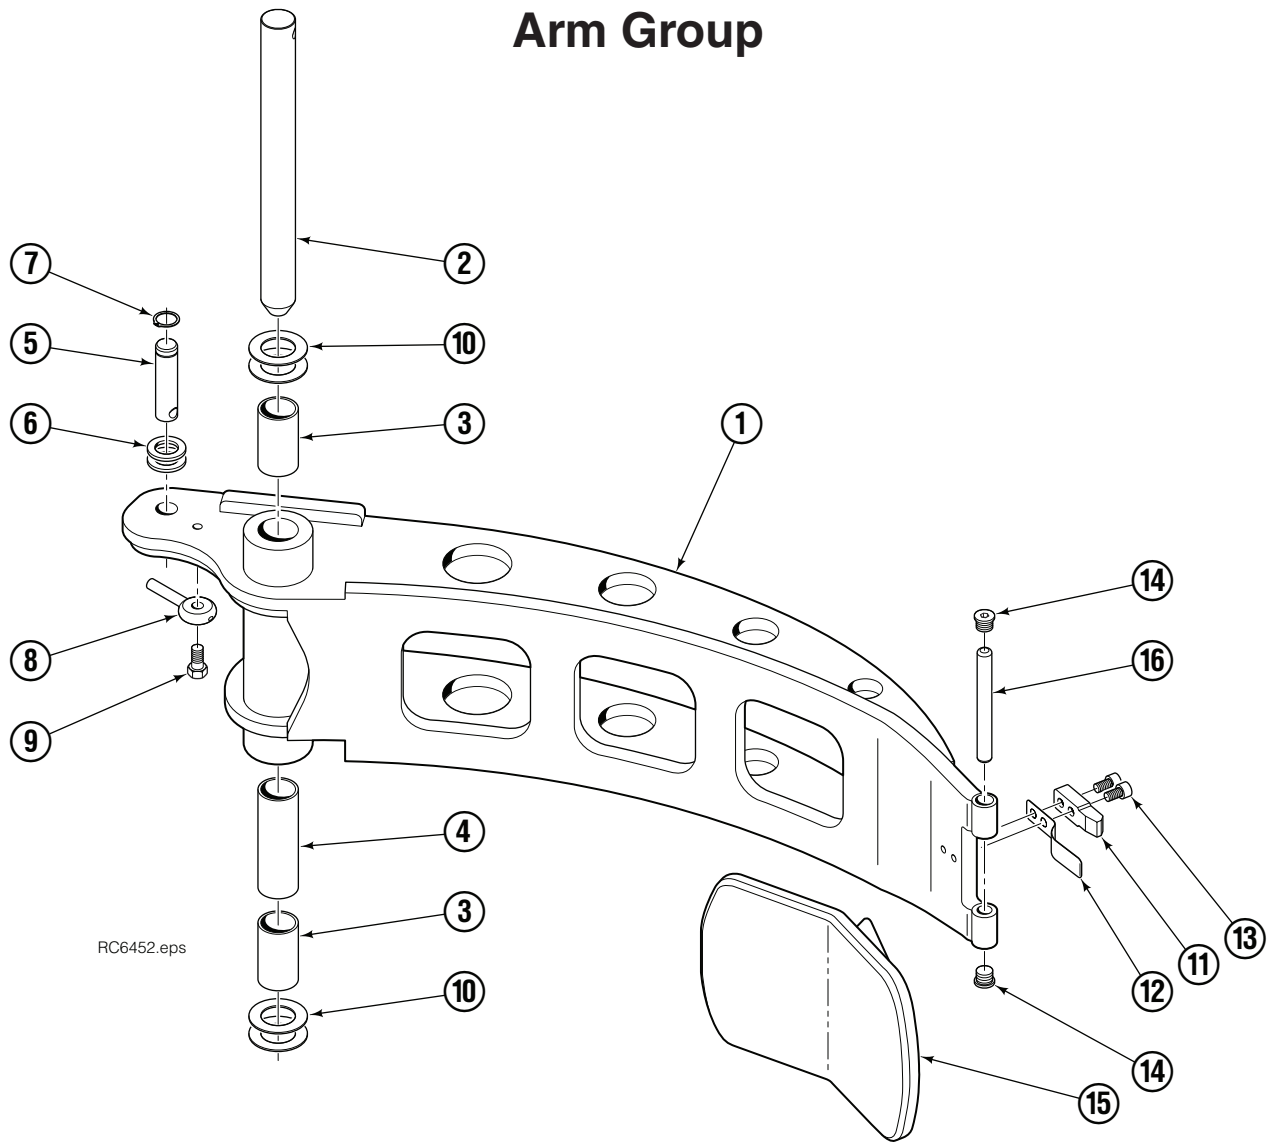

Reference, S-59829.

Hose Group

3H			
REF	QTY	PART NO.	DESCRIPTION
		6893689	Hose Group
1	4	6893688	Hose, 500 mm

Reference: SK-51494.

Arm Group

3H			
REF	QTY	PART NO.	DESCRIPTION
		6893619	Arm Group ◆
		6911771	Contact Pad Group ■
1	1	6887380	Arm Weldment
2	1	6878885	Pin
3	2	6084160	Bushing
4	1	6803833	Spacer
5	1	6878916	Pin
6	2	670692	Washer
7	1	1808255	Retaining Ring
8	1	6886629	Banjo Bolt
9	1	684594	Capscrew, M10 x 20
10	4	674837	Shim
11	1	6893306	Stop Block
12	1	6893309	Leaf Spring
13	2	6405516	Capscrew, M8 x 14
14	2	604510	Plug, 6
15	1	6910181	Contact Pad, Bonded RXH
16	1	6893308	Pin