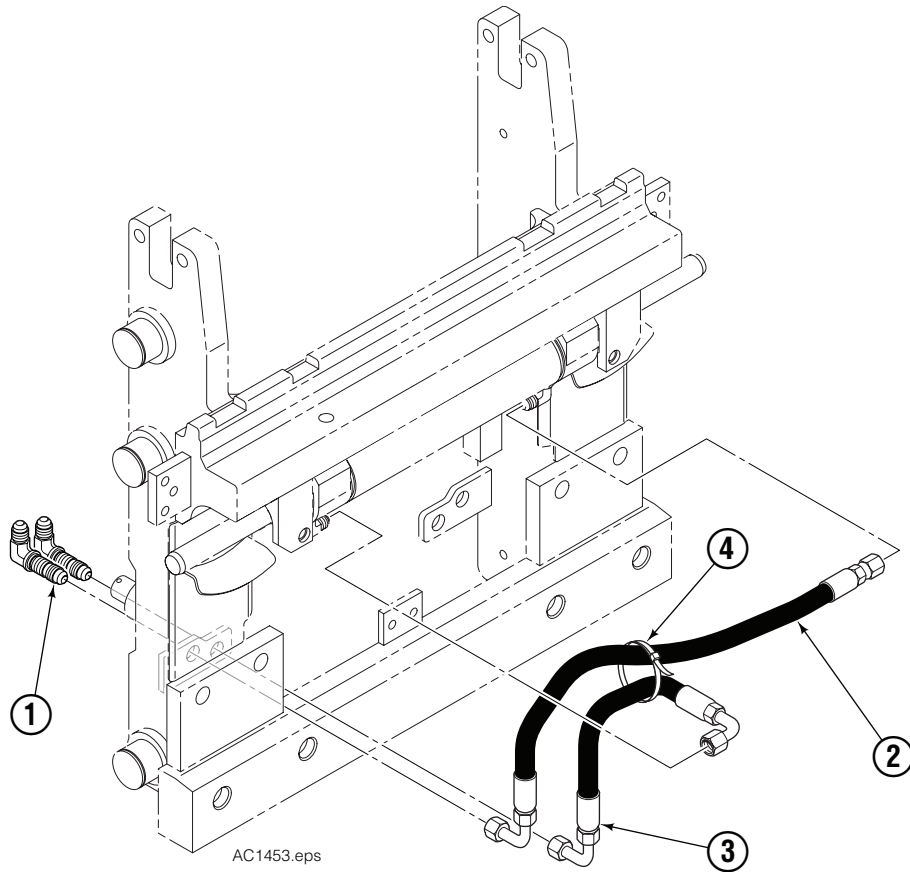

Installation Kit Toyota V-Mast

35K			
REF	QTY	PART NO.	DESCRIPTION
		6075617	Installation Kit
1	2	2453	Fitting, 6-6
2	1	6068351	Hose
3	1	6068322	Hose
4	1	200343	Cable Tie