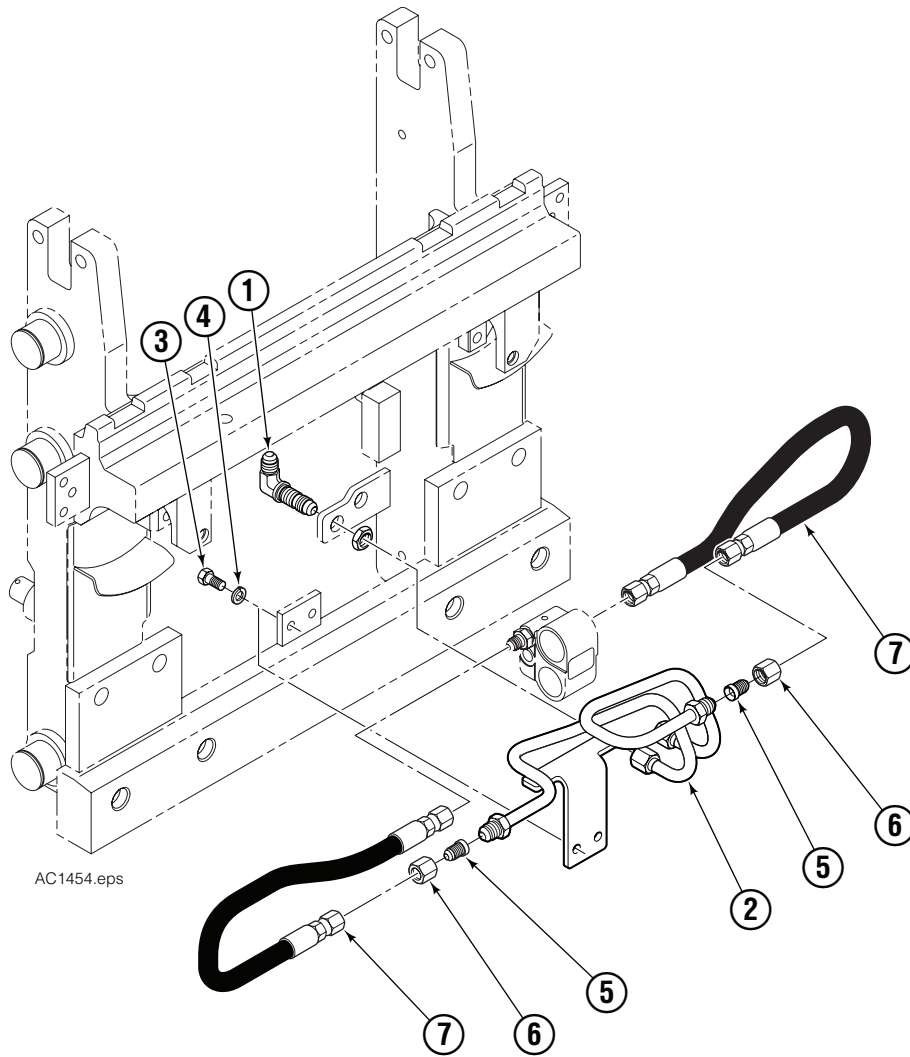

Installation Kit Toyota V-Mast

AC1454.eps

35K			
REF	QTY	PART NO.	DESCRIPTION
		6075666	Installation Kit
1	2	2453	Fitting, 6-6
2	1	6075667	Tube Weldment
3	2	767961	Capscrew, M8 x 16
4	2	787389	Lockwasher, M8
5	2	2669	Fitting, 6-4
6	2	2617	Nut, 6
7	2	6050405	Hose