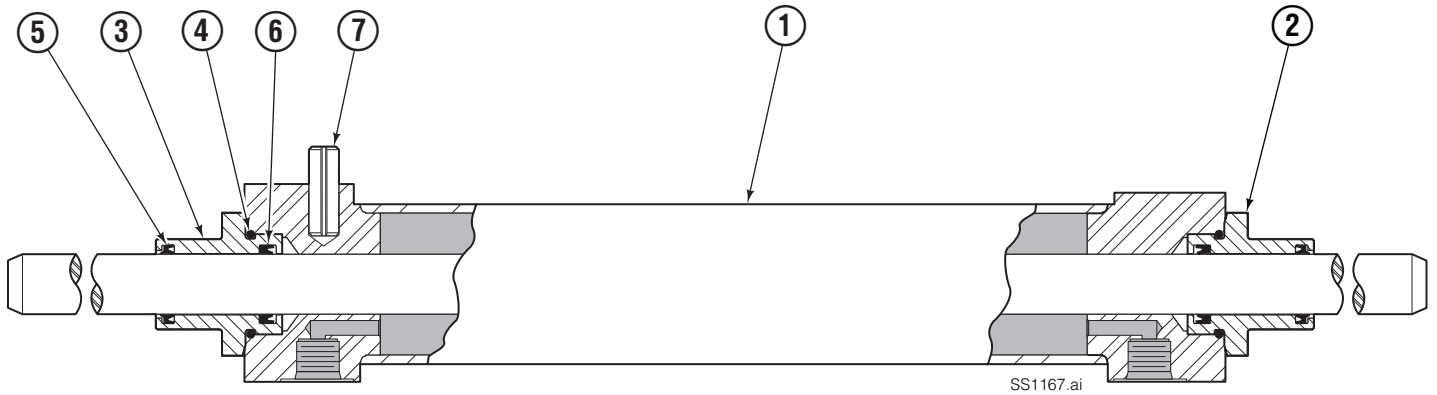

Cylinder Assembly

REF	QTY	PART NO.	DESCRIPTION
		6020048	Cylinder Assembly
1	1	◆	Cylinder Weldment
2	2	6017490	Retainer Assembly ●
3	1	6016571	Threaded Retainer
4	1	415866	O-Ring
5	1	562131	Seal Wiper
6	1	562132	Rod Seal
7	1	769050	Roll Pin

◆ Not serviceable.
Order complete cylinder if replacement needed.

● Includes items 3-6.

Reference: S-21145.