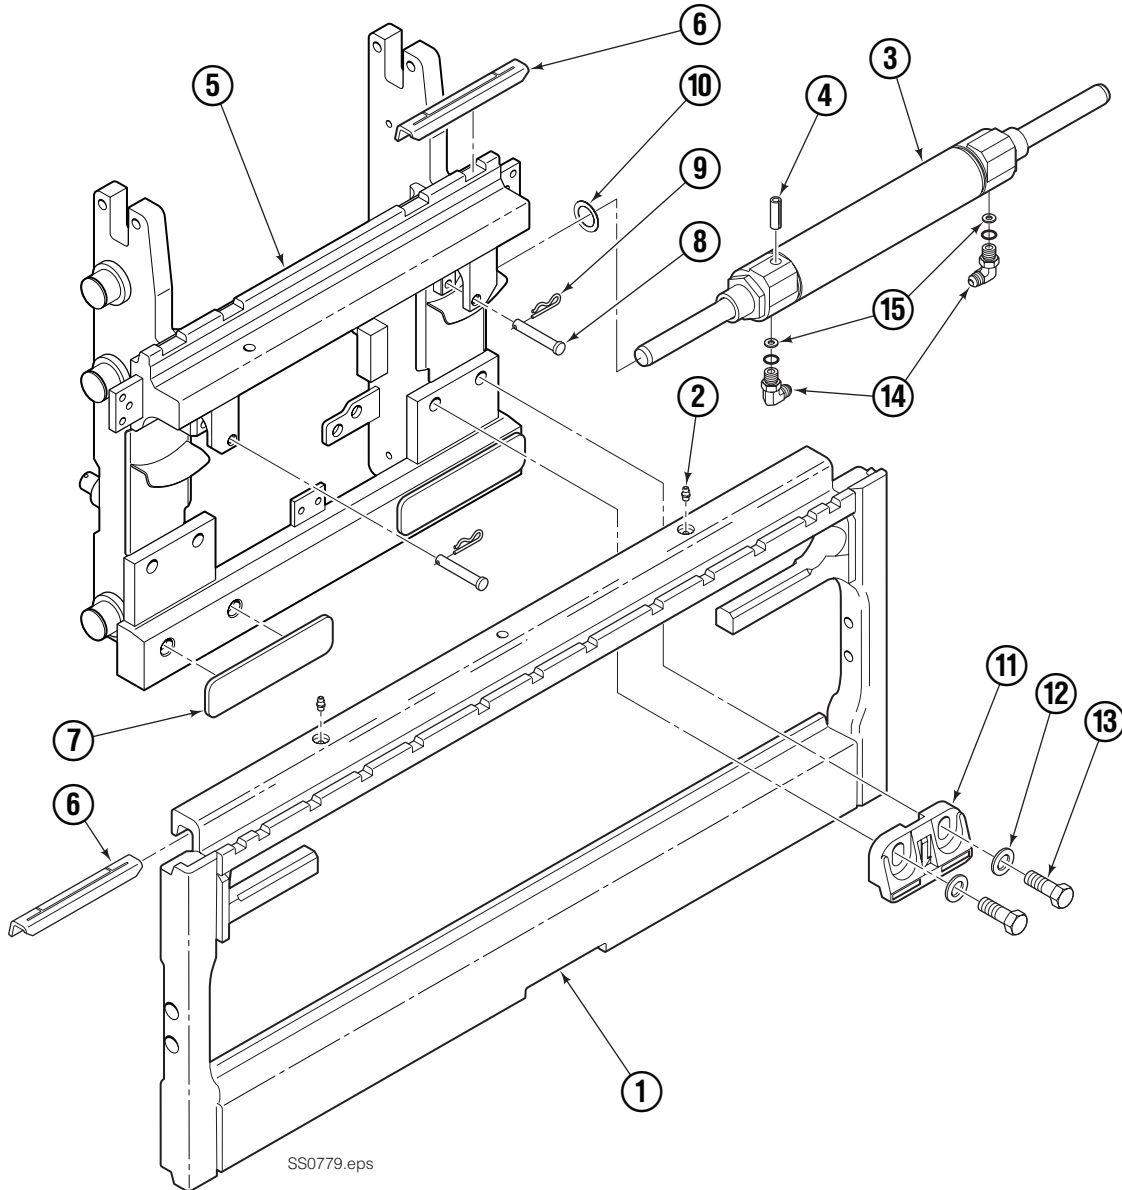

# Fork Positioner Assembly

35K			
REF	QTY	PART NO.	DESCRIPTION
		6054521	Fork Positioner Assembly
1	2	6054522	Cylinder Shell ▲
2	2	6054523	Cylinder Rod ▲
3	2	6047381	Tube
4	1	6043391	Manifold
5	2	6042443	Fork Carrier, Inner, 80/100 mm Fork
6	2	6042449	Fork Carrier, Outer
7	2	424115	Grease Fitting
8	2	6052709	Cylinder Head End
9	2	6042658	Restrictor Fitting
10	4	6039245	Shim
11	2	6039028	Cylinder Retainer
	2	6055787	Cylinder Retainer w/Seals ◆
12	8	666183	O-Ring, Retainer OD ✘
13	2	6039179	Rod Seal, Retainer ✘
14	2	6039180	Rod Wiper, Retainer ✘
15	4	6042830	Half-Ring Keeper
16	2	6039172	Piston Wear Ring ✘
17	2	6047577	Piston Seal ✘
18	4	6039171	Bearing, Composite ★
19	4	6043341	Shell Wiper ★
20	2	6043316	Rod Retainer Plug
21	4	768824	Capscrew, M10 x 120
22	2	6043332	Fitting, M10 to No.4 JIC ●
23	4	6042689	Fitting, M10 to 6 mm EO-2
24	4	769572	Capscrew, M12 x 35 ■
25	4	684660	Lockwasher, M12 ■

▲ If cylinder shell or rod needs replacing due to bending damage, order complete Fork Positioner Assembly.

◆ Includes items 12-14.

✘ Included in Cylinder Service Kit 6055389.

★ Included in Composite Bearing Service Kit 6055390.

# Integral Sideshifter

SS0779.eps

35K							
REF	QTY	PART NO.	DESCRIPTION	REF	QTY	PART NO.	DESCRIPTION
1	1	6073437	Outer Frame	9	2	6022929	Cotter Pin
2	2	651853	Grease Fitting	10	3	6016591	Shim
3	1	6020048	Cylinder ▲	11	2	8508373	● Lower Hook
4	1	769050	Roll Pin	12	4	667225	● Washer
5	1	6075899	Inner Carriage	13	4	684295	● Capscrew, M16 x 35
6	2	8508374	Upper Bearing	14	2	666984	Fitting, 4-6 ■
7	2	8508376	Lower Bearing	15	2	221733	Restrictor Washer ◆
8	2	6016592	Clevis Pin				