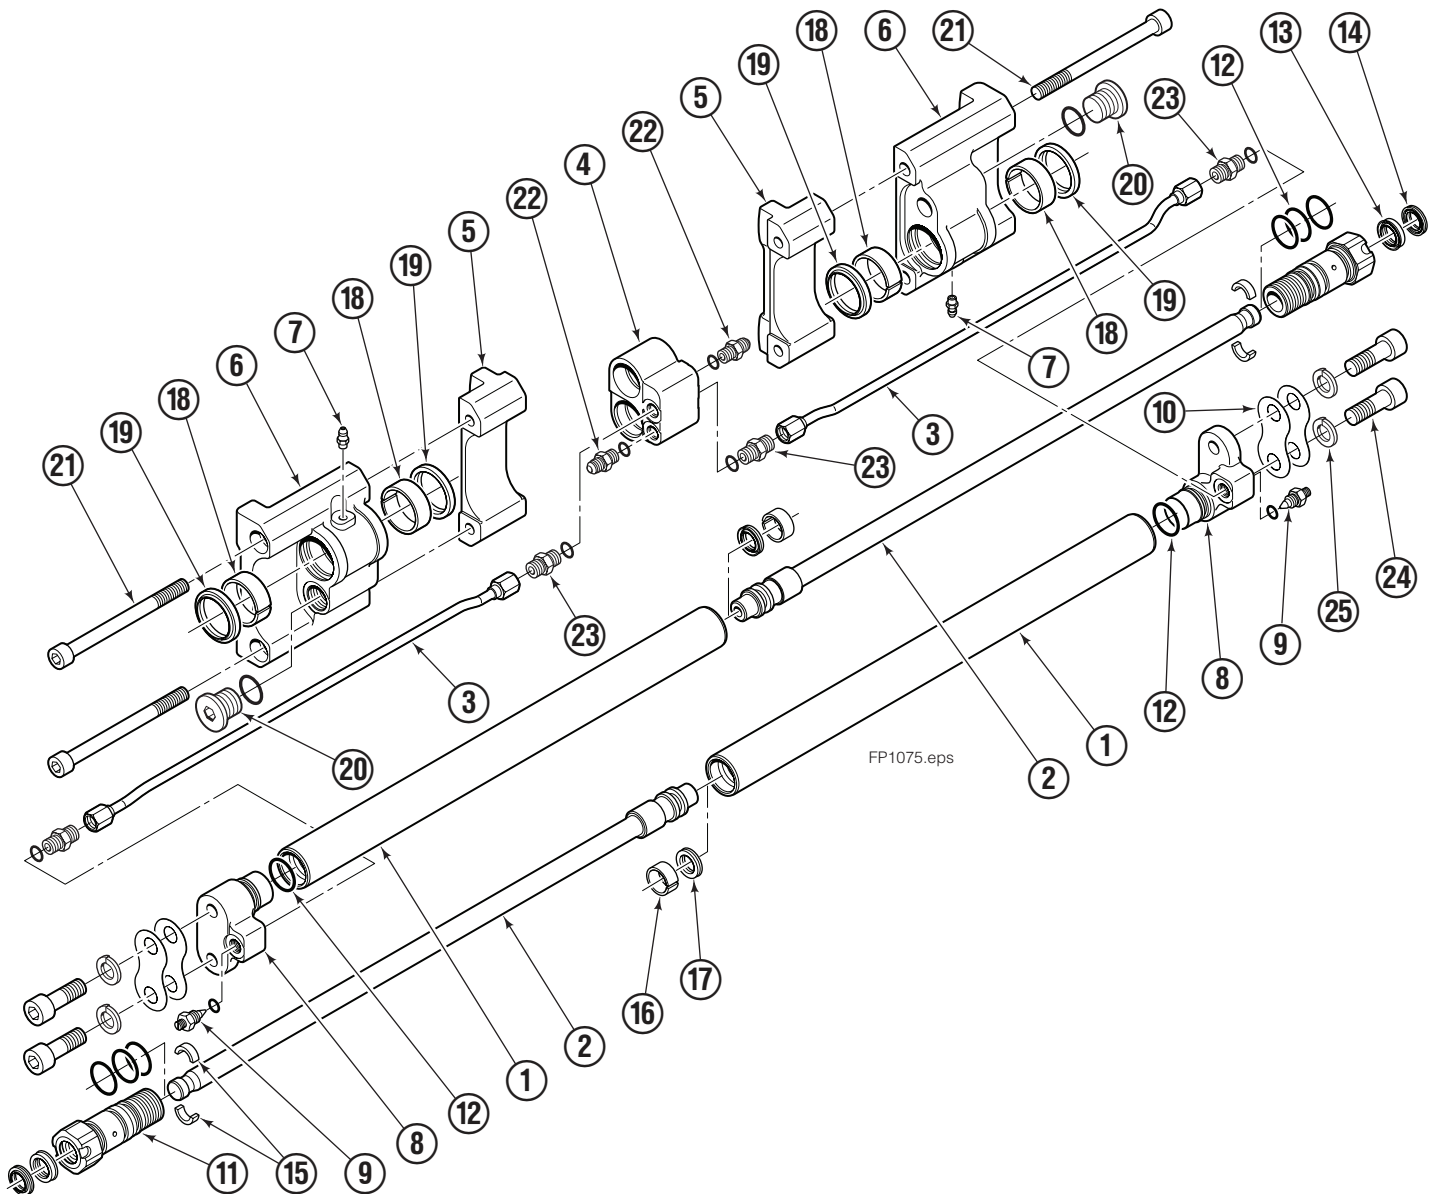

# Fork Positioner Assembly

Sticker showing operating pressure,  
phone numbers for service & parts.

# Fork Positioner Assembly

35K			
REF	QTY	PART NO.	DESCRIPTION
		6054521	Fork Positioner Assembly
1	2	6054522	Cylinder Shell ▲
2	2	6054523	Cylinder Rod ▲
3	2	6047381	Tube
4	1	6043391	Manifold
5	2	6042443	Fork Carrier, Inner, 80/100 mm Fork
6	2	6042449	Fork Carrier, Outer
7	2	424115	Grease Fitting
8	2	6052709	Cylinder Head End
9	2	6042658	Restrictor Fitting
10	4	6039245	Shim
11	2	6039028	Cylinder Retainer
	2	6055787	Cylinder Retainer w/Seals ◆
12	8	666183	O-Ring, Retainer OD ✘
13	2	6039179	Rod Seal, Retainer ✘
14	2	6039180	Rod Wiper, Retainer ✘
15	4	6042830	Half-Ring Keeper
16	2	6039172	Piston Wear Ring ✘
17	2	6047577	Piston Seal ✘
18	4	6039171	Bearing, Composite ★
19	4	6043341	Shell Wiper ★
20	2	6043316	Rod Retainer Plug
21	4	768824	Capscrew, M10 x 120
22	2	6043332	Fitting, M10 to No.4 JIC ●
23	4	6042689	Fitting, M10 to 6 mm EO-2
24	4	769572	Capscrew, M12 x 35 ■
25	4	684660	Lockwasher, M12 ■

▲ If cylinder shell or rod needs replacing due to bending damage, order complete Fork Positioner Assembly.

◆ Includes items 12-14.

✘ Included in Cylinder Service Kit 6055389.

★ Included in Composite Bearing Service Kit 6055390.

# Integral Sideshifter

SS0779.eps

35K							
REF	QTY	PART NO.	DESCRIPTION	REF	QTY	PART NO.	DESCRIPTION
1	1	6073437	Outer Frame	9	2	6022929	Cotter Pin
2	2	651853	Grease Fitting	10	3	6016591	Shim
3	1	6020048	Cylinder ▲	11	2	8508373	● Lower Hook
4	1	769050	Roll Pin	12	4	667225	● Washer
5	1	6075899	Inner Carriage	13	4	684295	● Capscrew, M16 x 35
6	2	8508374	Upper Bearing	14	2	666984	Fitting, 4-6 ■
7	2	8508376	Lower Bearing	15	2	221733	Restrictor Washer ◆
8	2	6016592	Clevis Pin				