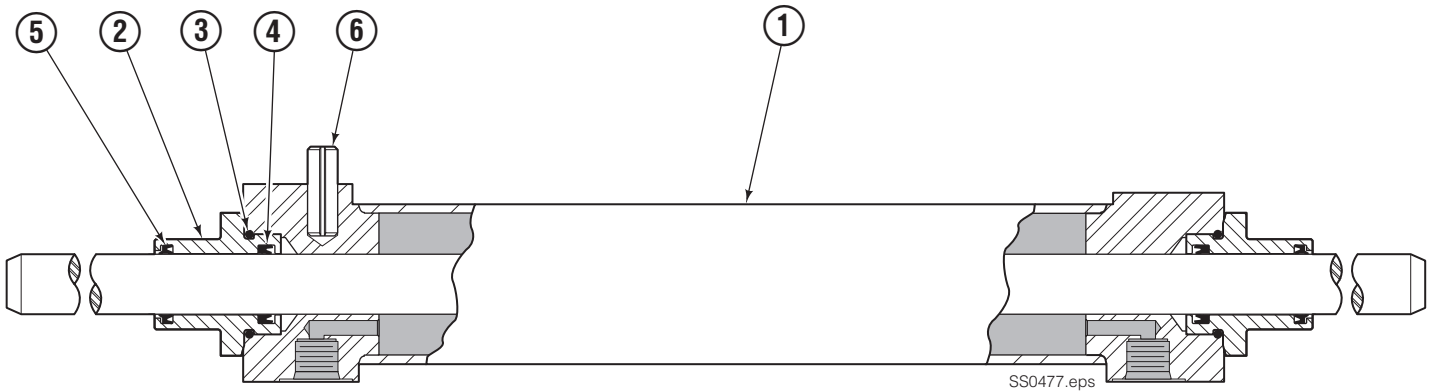

Cylinder Assembly

REF	QTY	PART NO.	DESCRIPTION
		6020048	Cylinder Assembly
1	1	S-21144	Cylinder Weldment ◆
2	2	6016571	● Threaded Retainer
3	2	415866	● O-Ring
4	2	562131	● Seal Wiper
5	2	562132	● Seal
6	1	769050	Roll Pin

- Not serviceable.
  Order complete cylinder if replacement needed.
- Included in Retainer Assembly 6017490.
  Reference: S-21145.