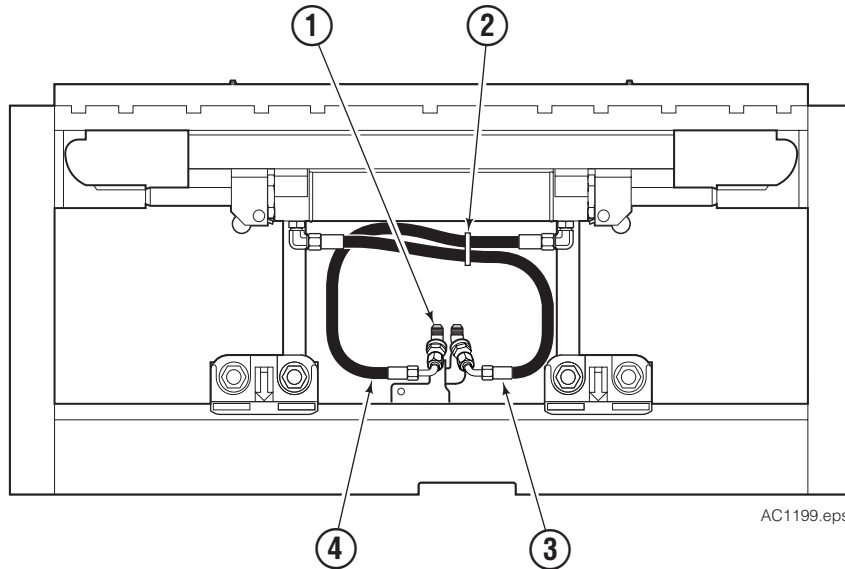

Installation Kit Toyota Class II

REF	QTY	PART NO.	DESCRIPTION
		6057005	Installation Kit
1	2	2492	Fitting, 6-6
2	2	200343	Cable Tie
3	1	6058111	Hose, 460 mm
4	1	6058109	Hose, 525 mm