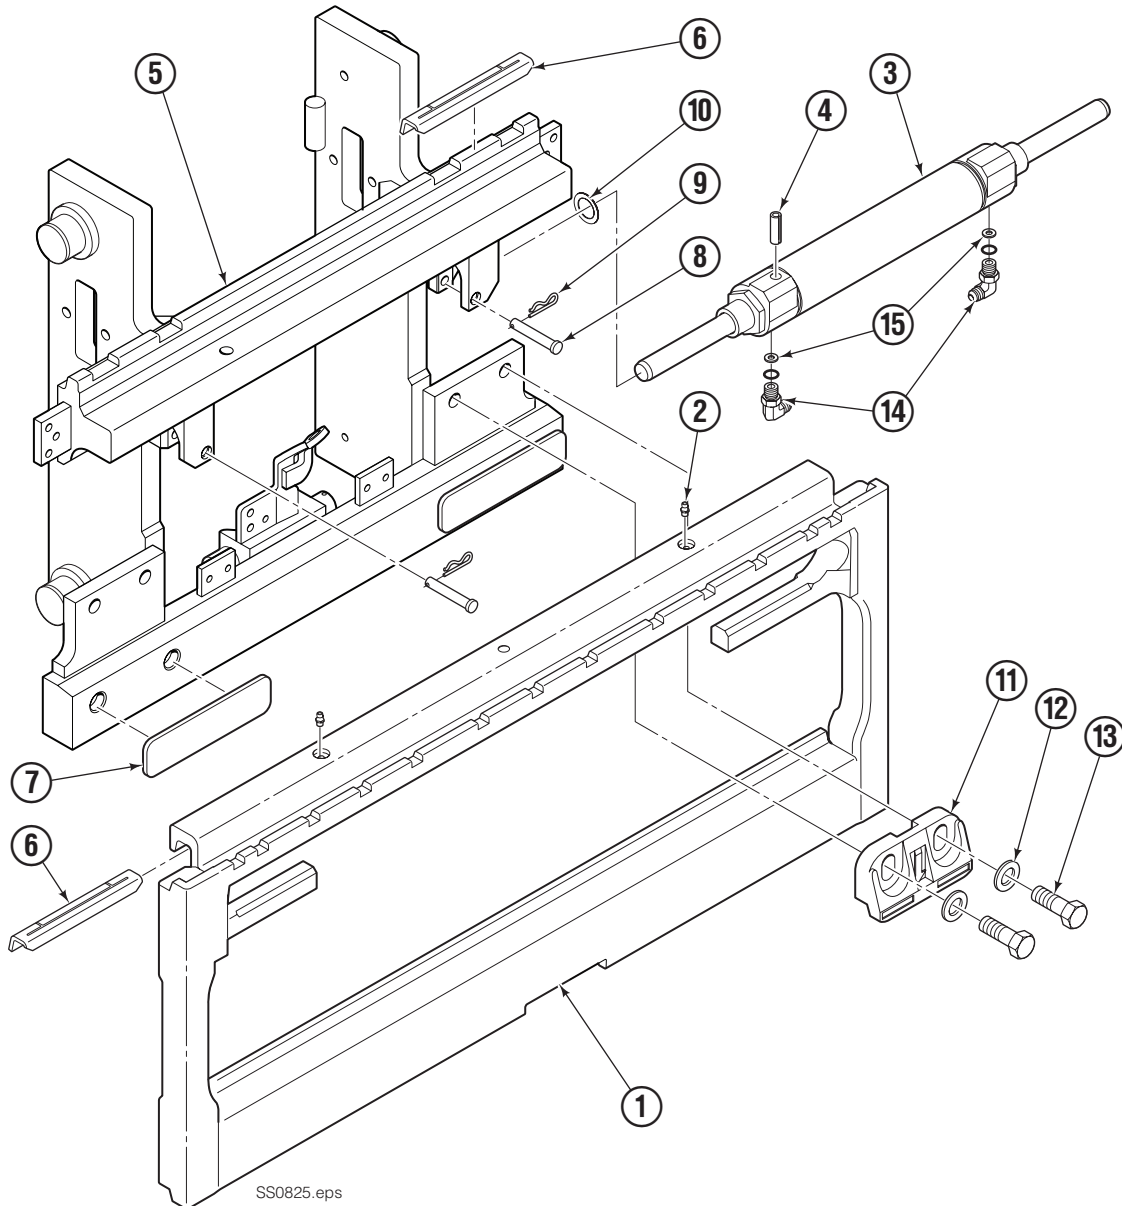

Sticker showing operating pressure,
phone numbers for service & parts.

Fork Positioner Assembly

Items that vary by width

55K			
ASSEMBLY PART NO.	REF. NO. 1 ★ CYLINDER SHELL QTY 2	REF. NO. 2 ★ CYLINDER ROD QTY 2	REF. NO. 3 TUBE QTY 2
6056263	6054522	6054523	6047381

★ If cylinder shell or rod needs replacing due to bending damage, order complete Fork Positioner Assembly.

◆ Included in Fork Carrier Assembly 6052316.

✘ Included in Cylinder Service Kit 6055389.

✓ Included in Composite Bearing Service Kit 6055390.

● Included in Fitting Group 6045440.

■ Included in Mounting Kit 6045442.

Reference: SK-8117, SK-8277.

Integral Sideshifter

SS0825.eps

35C/55C							
REF	QTY	PART NO.	DESCRIPTION	REF	QTY	PART NO.	DESCRIPTION
1	1	6047259	Outer Frame	9	2	6022929	Cotter Pin
2	2	651853	Grease Fitting	10	3	6016591	Shim
3	1	6020048	Cylinder ◆	11	2	8508373	● Lower Hook
4	1	769050	Roll Pin ▼	12	4	667225	● Washer
5	1	6057614	Inner Carriage	13	4	684295	● Capscrew, M16 x 35
6	2	8508374	Upper Bearing	14	2	666984	Fitting, 4-6 ■
7	2	8508376	Lower Bearing	15	2	221733	Restrictor Washer ▲
8	2	6016592	Clevis Pin				