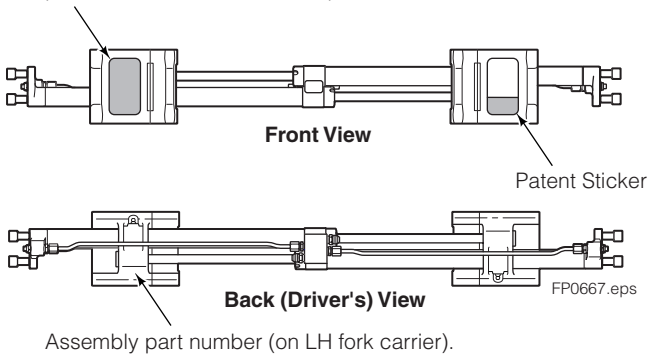

Fork Positioner Assembly

Sticker showing operating pressure,
phone numbers for service & parts.

Fork Positioner Assembly

Items that vary by width

55K			
ASSEMBLY PART NO.	REF. NO. 1 ★ CYLINDER SHELL QTY 2	REF. NO. 2 ★ CYLINDER ROD QTY 2	REF. NO. 3 TUBE QTY 2
6056263	6054522	6054523	6047381

REF	QTY	PART NO.	DESCRIPTION
		6045408	Common Parts Group
4	1	6043391	Manifold
5	2	6052301	◆ Fork Carrier, Inner, 80/100/122 mm Fork
6	2	6042449	Fork Carrier, Outer
7	2	424115	Grease Fitting
8	2	6052709	Cylinder Head End
9	2	6042658	Restrictor Fitting
10	4	6039245	Shim
11	2	6039028	Cylinder Retainer
	2	6055787	Cylinder Retainer w/Seals (Items 12-14)
12	8	666183	O-Ring, Retainer OD ✘
13	2	6039179	Rod Seal, Retainer ✘
14	2	6039180	Rod Wiper, Retainer ✘
15	4	6042830	Half-Ring Keeper
16	2	6039172	Piston Wear Ring ✘
17	2	6047577	Piston Seal ✘
18	4	6039171	Bearing, Composite ✓
19	4	6043341	Wiper ✓
20	2	6043316	Rod Retainer Plug
21	4	768824	Capscrew, M10 x 120
22	2	6043332	Fitting, M10 to No.4 JIC ●
23	4	6042689	Fitting, M10 to EO-2 Tube
24	4	769572	Capscrew, M12 x 35 ■
25	4	684660	Lockwasher, M12 ■
26	4	767615	◆ Capscrew, M10 x 25
27	2	6052315	◆ Spacer Bar
28	2	—	Rod Spacer
29	2	6055038	Piston Spacer

★ If cylinder shell or rod needs replacing due to bending damage, order complete Fork Positioner Assembly.

◆ Included in Fork Carrier Assembly 6052316.

✘ Included in Cylinder Service Kit 6055389.

✓ Included in Composite Bearing Service Kit 6055390.

● Included in Fitting Group 6045440.

■ Included in Mounting Kit 6045442.

Reference: SK-8117, SK-8277.