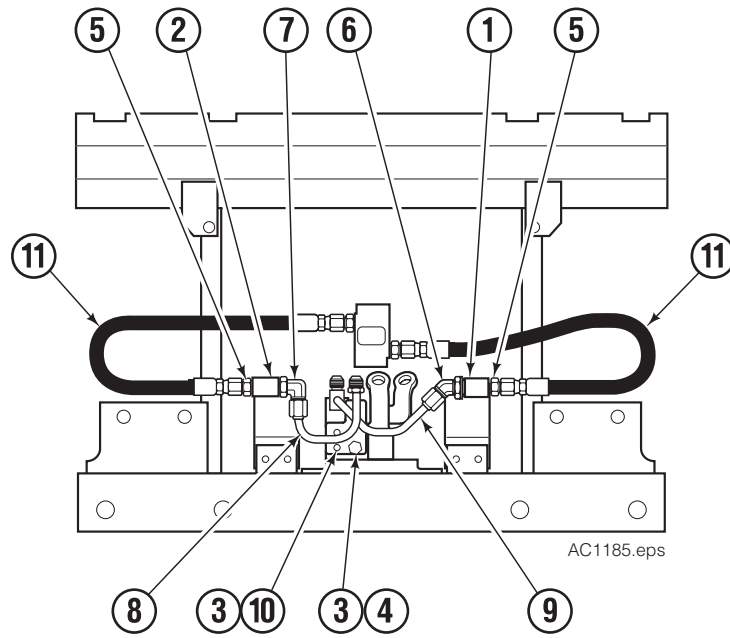

Installation Kit

REF	QTY	PART NO.	DESCRIPTION
		6056985	Installation Kit
1	1	6056879	Bracket
2	1	6056878	Bracket
3	4	787389	Lockwasher, M8
4	4	767961	Capscrew, M8 x 16
5	2	617915	Fitting, 4-4
6	1	611302	Fitting, 6-6
7	1	601676	Fitting, 6-6
8	1	6058134	Tube
9	1	6058133	Tube
10	2	787375	Capscrew, M8 x 20
11	4	6054403	Hose