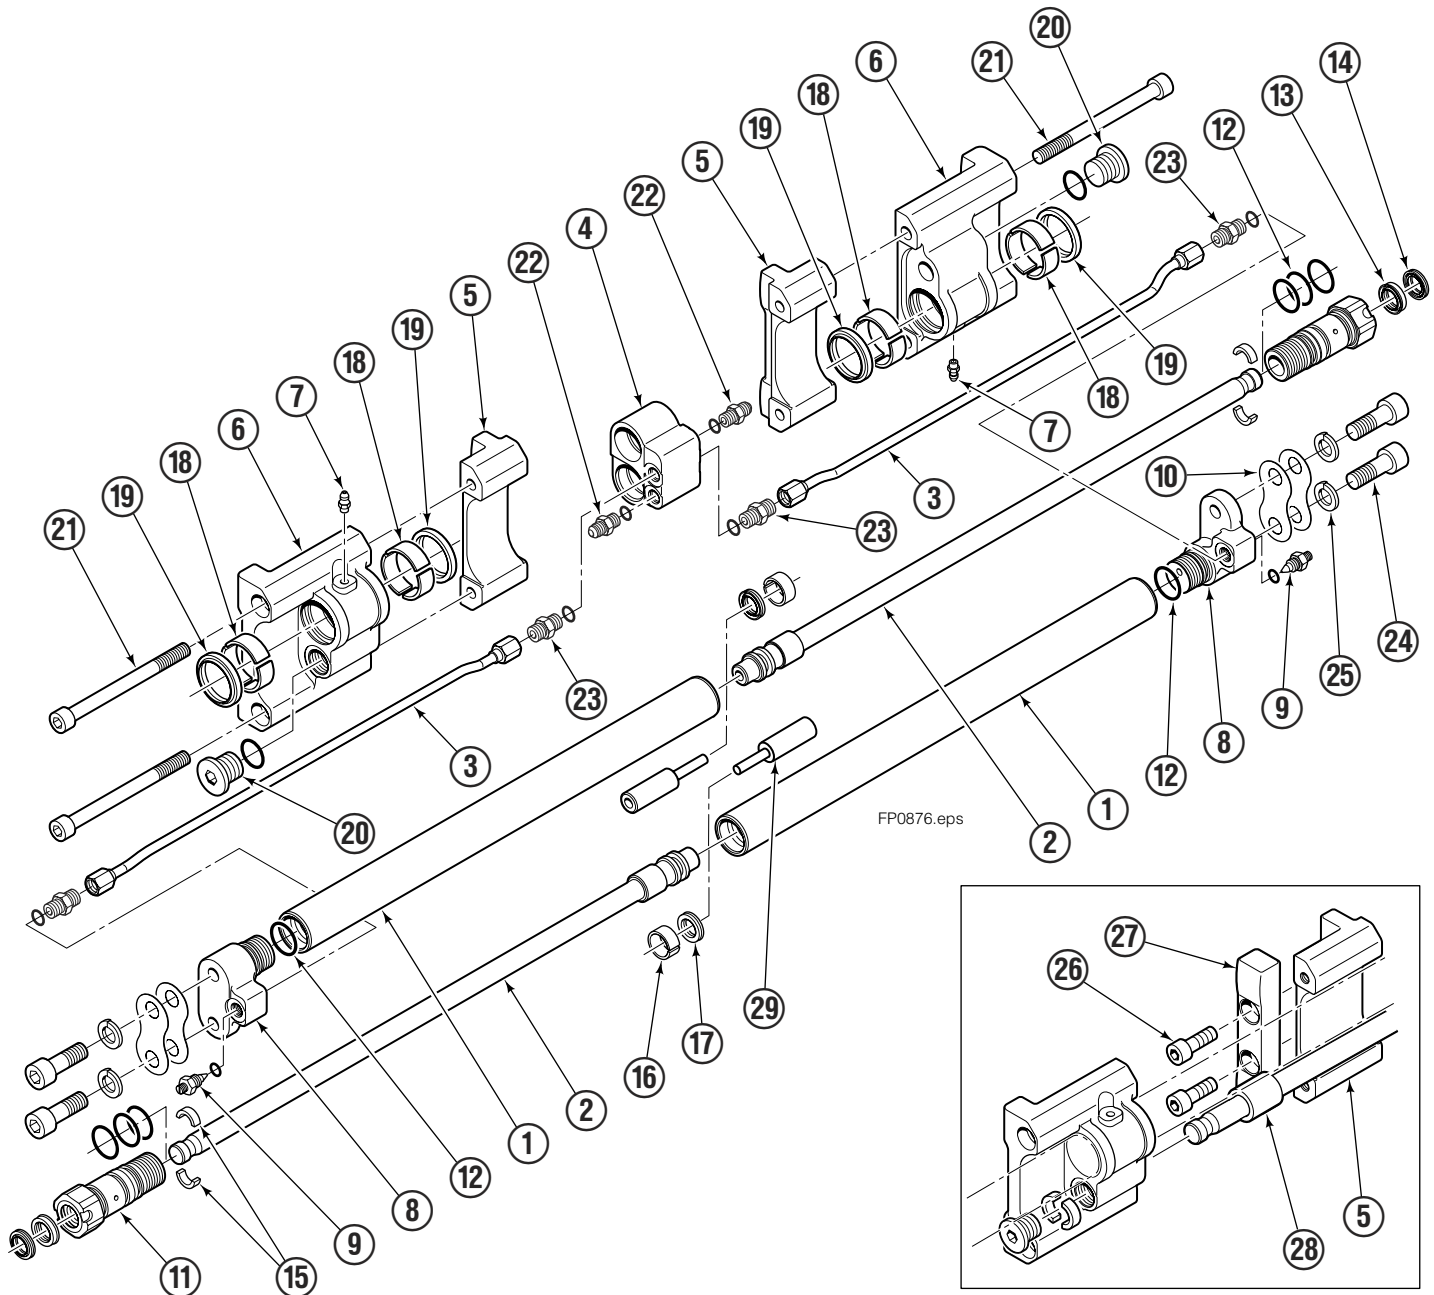

OR

Write: Cascade Corporation, P.O. Box 20187, Portland, OR 97220

Internet: www.cascorp.com

Recommended Spare Parts & Publications

K-Series Integral Fork Positioner				
PART NUMBER	DESCRIPTION	ATTACHMENTS SERVICED		
		1-5	6-19	20-50
	FORK POSITIONER			
6055389	Cylinder Internal Service Kit	0	4	8
6055390	Composite Bearing Service Kit	1	2	4
6055391	Bronze Bearing Service Kit	1	2	4
6039245	Mounting Shims	4	6	8

Sticker showing operating pressure,
phone numbers for service & parts.

Fork Positioner Assembly

Items that vary by width

55K			
ASSEMBLY PART NO.	REF. NO. 1 ★ CYLINDER SHELL QTY 2	REF. NO. 2 ★ CYLINDER ROD QTY 2	REF. NO. 3 TUBE QTY 2
6056263	6054522	6054523	6047381

REF	QTY	PART NO.	DESCRIPTION
		6045408	Common Parts Group
4	1	6043391	Manifold
5	2	6052301	◆ Fork Carrier, Inner, 80/100/122 mm Fork
6	2	6042449	Fork Carrier, Outer
7	2	424115	Grease Fitting
8	2	6052709	Cylinder Head End
9	2	6042658	Restrictor Fitting
10	4	6039245	Shim
11	2	6039028	Cylinder Retainer
	2	6055787	Cylinder Retainer w/Seals (Items 12-14)
12	8	666183	O-Ring, Retainer OD ✘
13	2	6039179	Rod Seal, Retainer ✘
14	2	6039180	Rod Wiper, Retainer ✘
15	4	6042830	Half-Ring Keeper
16	2	6039172	Piston Wear Ring ✘
17	2	6047577	Piston Seal ✘
18	4	6039171	Bearing, Composite ✓
19	4	6043341	Wiper ✓
20	2	6043316	Rod Retainer Plug
21	4	768824	Capscrew, M10 x 120
22	2	6043332	Fitting, M10 to No.4 JIC ●
23	4	6042689	Fitting, M10 to EO-2 Tube
24	4	769572	Capscrew, M12 x 35 ■
25	4	684660	Lockwasher, M12 ■
26	4	767615	◆ Capscrew, M10 x 25
27	2	6052315	◆ Spacer Bar
28	2	—	Rod Spacer
29	2	6055038	Piston Spacer