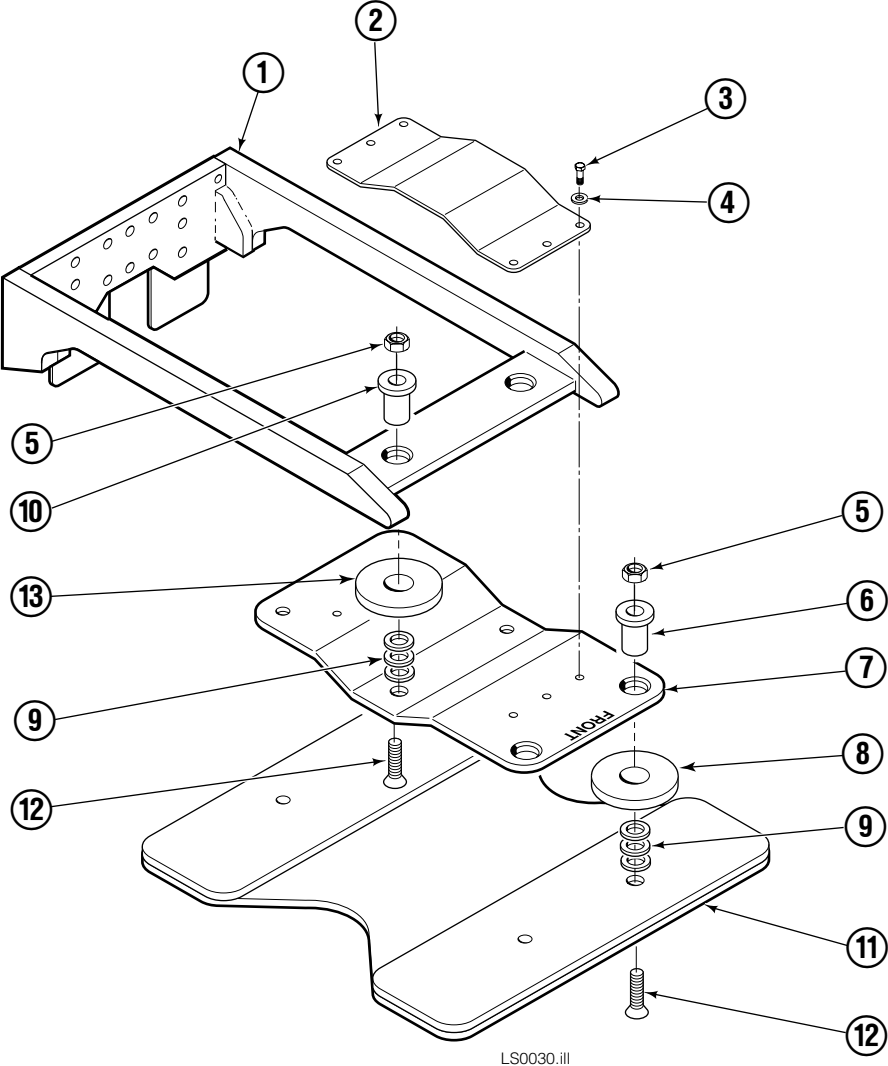

■ Included in Service Kit 562447.

Reference: S-6063, S-6062.

Valve Assembly

35E			
REF	QTY	PART NO.	DESCRIPTION
		202047	Valve Assembly
1	1	682168	Valve Cartridge
2	3	682170	Service Kit
3	2	663694	Plug, 3
4	1	601676	Fitting, 6-6
5	1	201566	Valve Cartridge - Adjustable Relief
6	1	201565	Valve Cartridge - Fixed Relief
7	3	604511	fitting, 6-6
8	1	204424	Service Kit
9	1	201564	Valve Cartridge - PO Check
10	2	604510	Plug, 6
11	1	609234	Plug, 4
12	1	202125	Valve Body

Bottled Water Arm Group

LS0030.ill

REF	QTY	PART NO.	DESCRIPTION
1	1	202142	Arm
2	1	202147	Top Plate
3	6	762899	Capscrew
4	6	201570	Washer
5	6	205979	Nut
6	4	205978	Sleeve
7	1	202144	Bottom Plate
8	4	202136	Rubber Washer
9	18	202251	Washer
11	2	202265	Contact Pad
12	6	768709	Capscrew
13	2	202135	Rubber Washer
10	2	205977	Sleeve