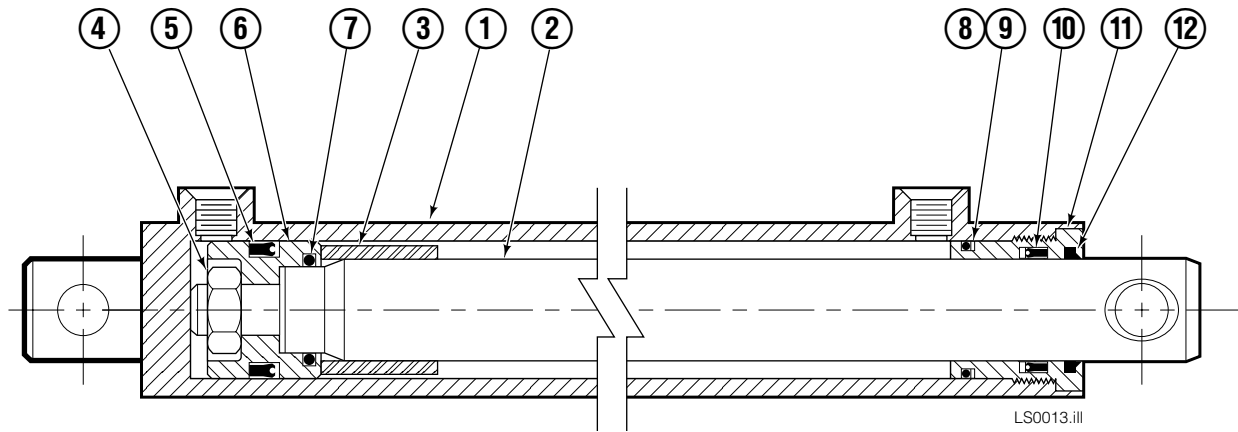

Load Stabilizer Cylinder

35E			
REF	QTY	PART NO.	DESCRIPTION
		583675	Cylinder Assembly
1	1	562298	Shell
2	1	562299	Rod
3	1	563370	Spacer
4	1	667623	Nut
5	1	557598	■ Piston Seal
6	1	559702	Piston
7	1	2716	■ O-Ring
8	1	2722	■ O-Ring
9	1	615126	■ Back-Up Ring
10	1	663728	■ Rod Seal
11	1	562300	Retainer
12	1	626468	■ Wiper
		562447	Service Kit

■ Included in Service Kit 562447.

Reference: S-6063, S-6062.