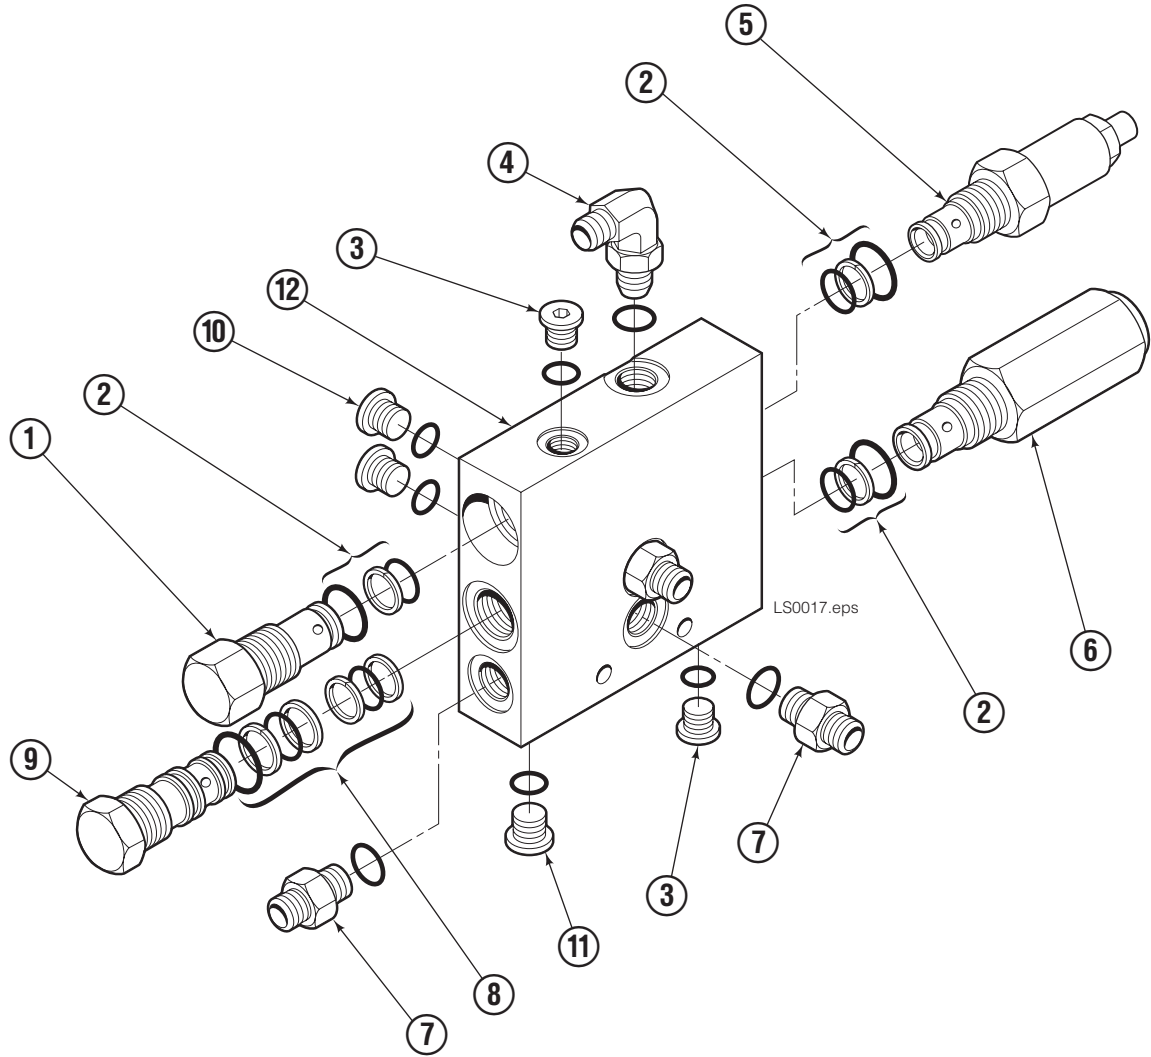

Load Stabilizer Cylinder

35E			
REF	QTY	PART NO.	DESCRIPTION
		583675	Cylinder Assembly
1	1	562298	Shell
2	1	562299	Rod
3	1	563370	Spacer
4	1	667623	Nut
5	1	557598	■ Piston Seal
6	1	559702	Piston
7	1	2716	■ O-Ring
8	1	2722	■ O-Ring
9	1	615126	■ Back-Up Ring
10	1	663728	■ Rod Seal
11	1	562300	Retainer
12	1	626468	■ Wiper
		562447	Service Kit

■ Included in Service Kit 562447.

Reference: S-6063, S-6062.

Valve Assembly

35E			
REF	QTY	PART NO.	DESCRIPTION
		202047	Valve Assembly
1	1	682168	Valve Cartridge
2	3	682170	Service Kit
3	2	663694	Plug, 3
4	1	601676	Fitting, 6-6
5	1	201566	Valve Cartridge - Adjustable Relief
6	1	201565	Valve Cartridge - Fixed Relief
7	3	604511	fitting, 6-6
8	1	204424	Service Kit
9	1	201564	Valve Cartridge - PO Check
10	2	604510	Plug, 6
11	1	609234	Plug, 4
12	1	202125	Valve Body

Bottled Water Arm Group

LS0030.ill

REF	QTY	PART NO.	DESCRIPTION
1	1	202142	Arm
2	1	202147	Top Plate
3	6	762899	Capscrew
4	6	201570	Washer
5	6	205979	Nut
6	4	205978	Sleeve
7	1	202144	Bottom Plate
8	4	202136	Rubber Washer
9	18	202251	Washer
11	2	202265	Contact Pad
12	6	768709	Capscrew
13	2	202135	Rubber Washer
10	2	205977	Sleeve