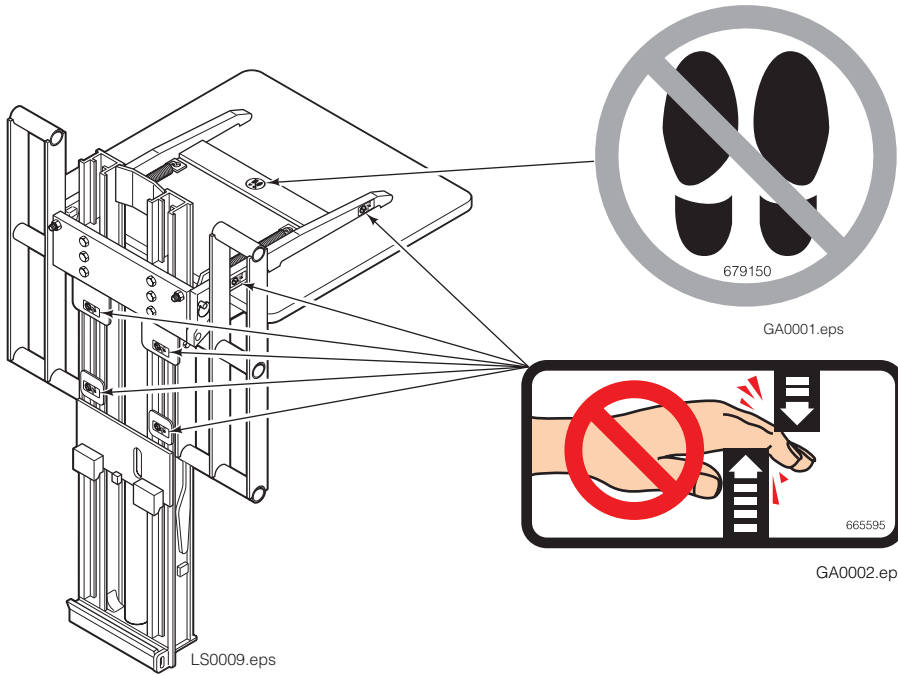

Internet: www.cascorp.com

Safety Decals

REF	QTY	PART NO.	DESCRIPTION
1	5	665595	No Hand Hold Decal
2	2	679150	No Step

Publications

35E	
PART NO.	DESCRIPTION
204312	Service Manual
202155	Operators Guide
202134	Installation Instructions
679929	Tool Catalog
673964	Literature Index Order Form