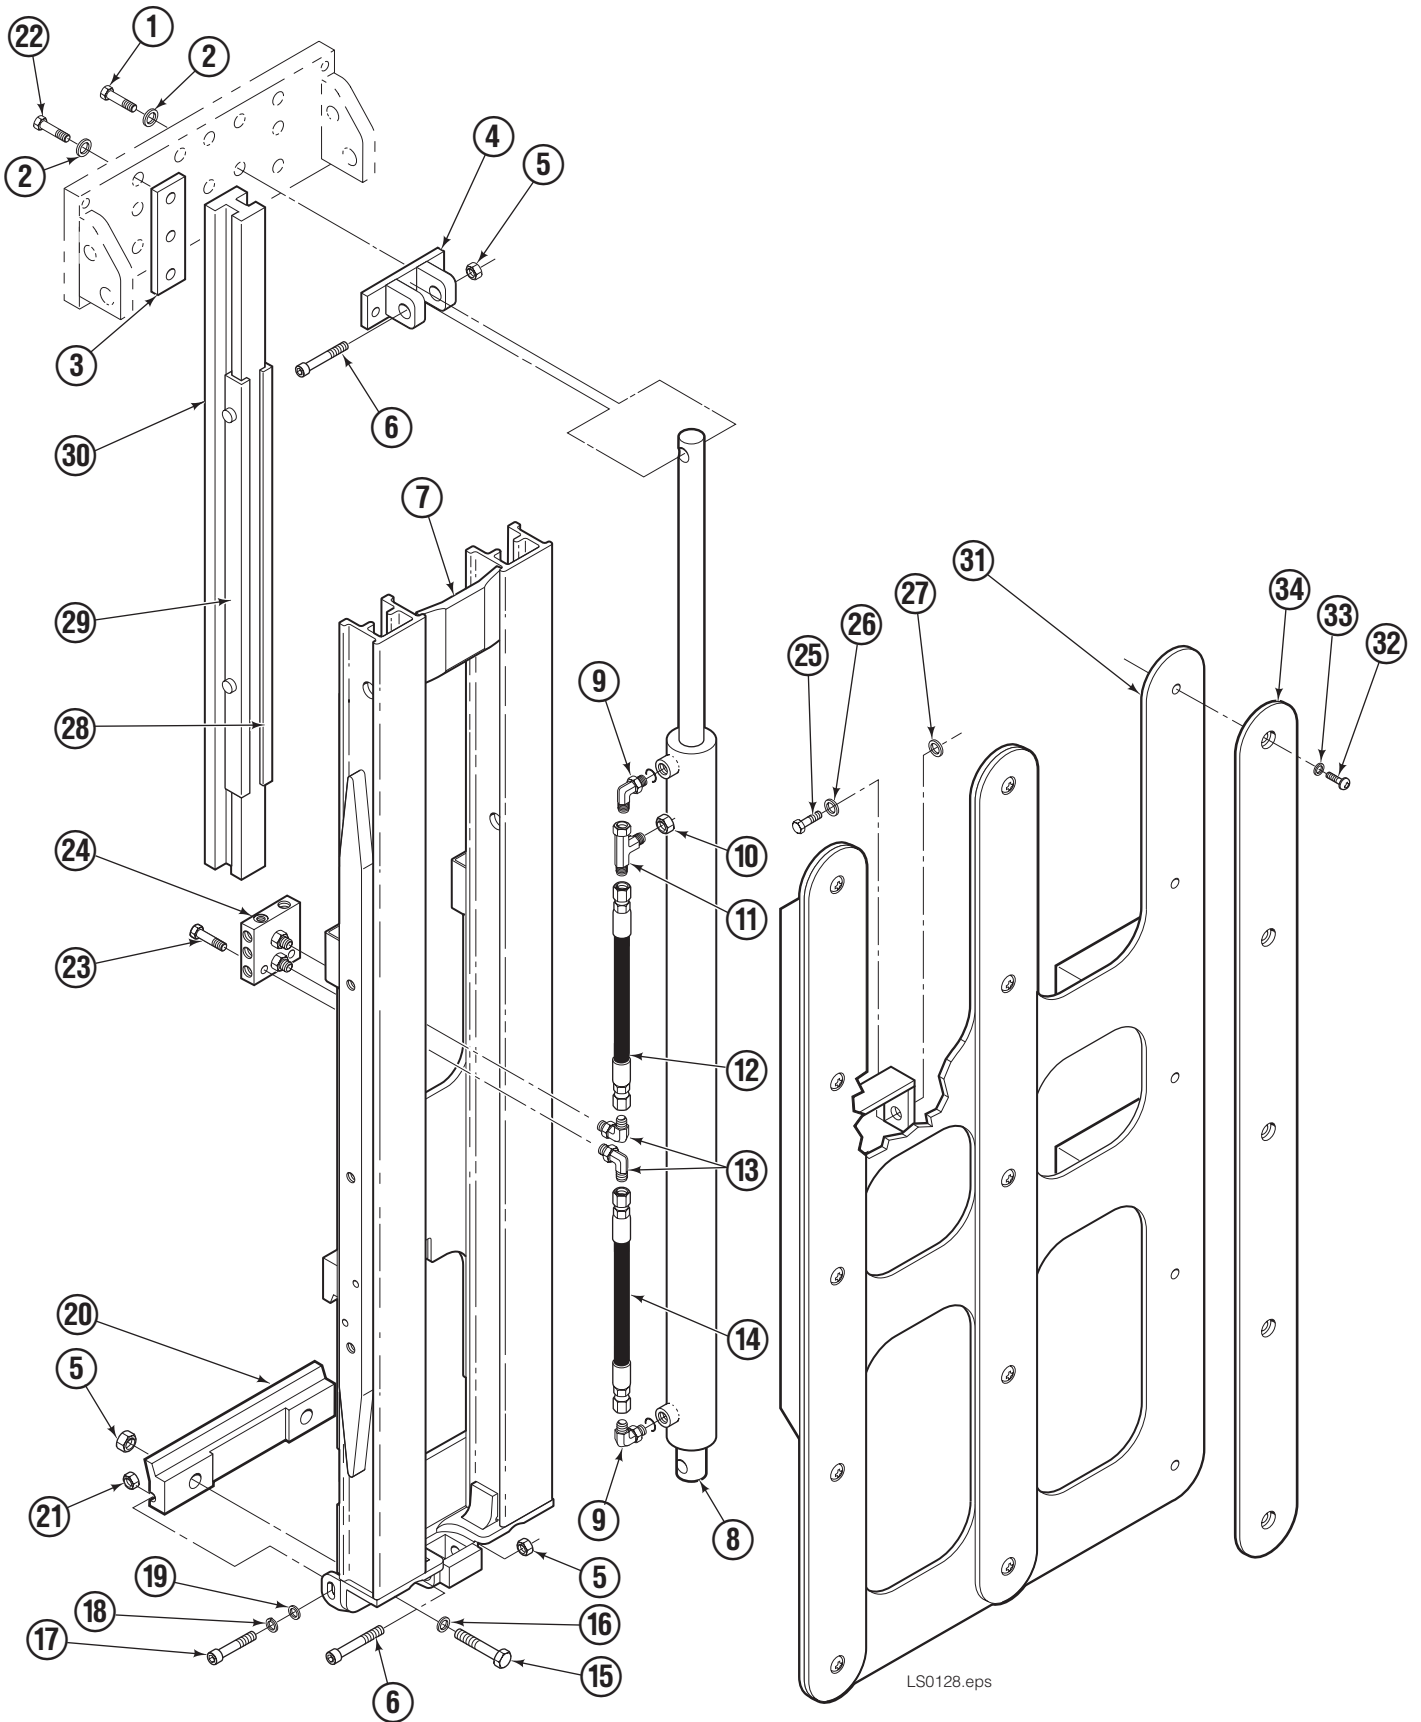

Internet: www.cascorp.com

Safety Decals

REF	QTY	PART NO.	DESCRIPTION
1	5	665595	No Hand Hold Decal
2	2	679150	No Step

Publications

35E	
PART NO.	DESCRIPTION
204312	Service Manual
202155	Operators Guide
202134	Installation Instructions
679929	Tool Catalog
673964	Literature Index Order Form

Bottled Water Frame Group

LS0128.eps

Bottled Water Frame Group

35E			
REF	QTY	PART NO.	DESCRIPTION
1	3	206478	Capscrew, M10 x 30
2	9	201570	Washer
3	2	201956	Shim
4	1	201976	Cylinder Anchor
5	4	678990	Nut
6	2	211250	Capscrew, M16 x 85
7	1	202131	▲ Frame
8	1	583675	● Cylinder ◆
9	2	601676	Fitting, 6-6
10	1	2645	Fitting, 6
11	1	611329	Fitting, 6-6
12	1	675058	● Hose, 18.25 in.
13	2	2680	Fitting, 6-6
14	1	688694	Hose, 16.75 in.
15	2	689997	Capscrew, M16 x 45
16	2	667225	Washer
17	1	201568	Capscrew, M8 x 45
18	1	680253	Lockwasher, M8
19	1	205349	Washer
20	1	202049	Lower Hook
21	1	767414	Nut, M8
22	8	209684	Capscrew, M12 x 50
23	2	768795	Capscrew, M8 x 30
24	1	202047	Valve Assembly ■
25	6	763101	Capscrew, M16 x 25
26	6	211179	Washer
27	20	202263	Shim
28	2	668910	Bearing
29	2	668911	Bearing
30	2	202057	▲ Arm Bar
31	1	202141	★ Backrest
32	15	202264	Capscrew, M6 x 10
33	15	6201	Washer, 1/4
34	3	202138	★ Bumper

Load Stabilizer Cylinder

35E			
REF	QTY	PART NO.	DESCRIPTION
		583675	Cylinder Assembly
1	1	562298	Shell
2	1	562299	Rod
3	1	563370	Spacer
4	1	667623	Nut
5	1	557598	■ Piston Seal
6	1	559702	Piston
7	1	2716	■ O-Ring
8	1	2722	■ O-Ring
9	1	615126	■ Back-Up Ring
10	1	663728	■ Rod Seal
11	1	562300	Retainer
12	1	626468	■ Wiper
		562447	Service Kit